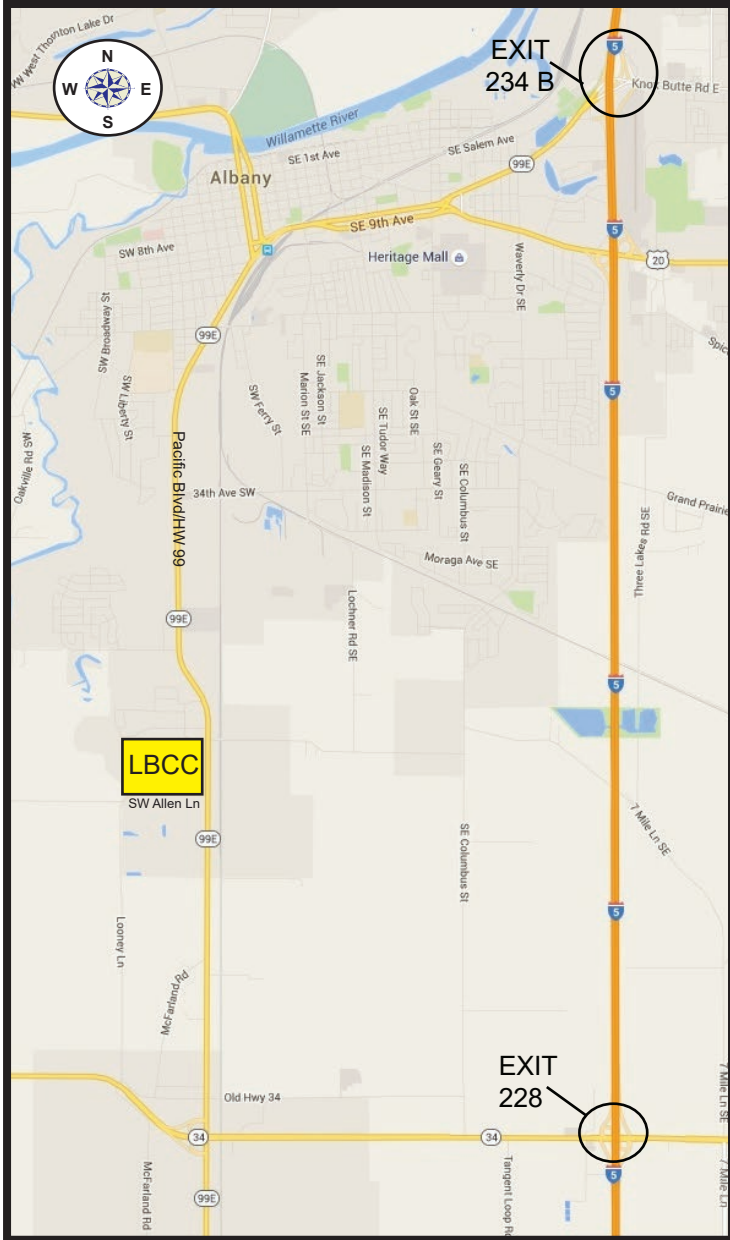

Team Oregon Training Map - Albany Site

Directions to: Linn-Benton Community College (LBCC) 6500 SW Pacific Blvd. Albany, OR 97321

BRT, IRT and Knowledge Retest students report to classroom first.
RSP, eRider™ and Skill Retest students report directly to range.

Driving Directions from I-5 southbound:

- Take exit 234B - Pacific Blvd. SE/ OR-99 E.
- Turn right onto SW Allen Ln.
- Take the second driveway on your right.

Driving Directions from I-5 northbound:

- Take exit 228 - OR-34.
- Turn left onto OR-34/Corvallis-Lebanon Hwy.
- Take the Hwy. 99 E/Albany-Junction City exit ramp.
- From the ramp turn left onto Hwy. 99 E.
- Turn left onto SW Allen Ln.
- Take the second driveway on your right.