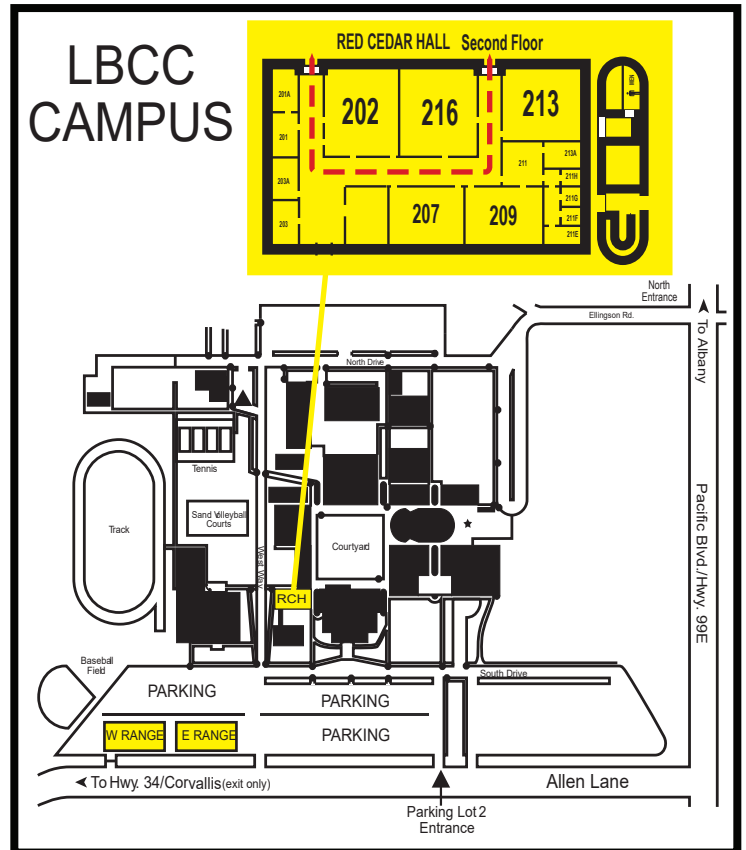

Team Oregon Training Map - Albany Site

Directions to: Linn-Benton Community College (LBCC) 6500 SW Pacific Blvd. Albany, OR 97321

BRT, IRT and Knowledge Retest students report to classroom first.
RSP, eRider™ and Skill Retest students report directly to range.

Driving Directions from I-5 southbound:

- Take exit 234B - Pacific Blvd. SE/ OR-99 E.
- Turn right onto SW Allen Ln.
- Take the second driveway on your right.

Driving Directions from I-5 northbound:

- Take exit 228 - OR-34.
- Turn left onto OR-34/Corvallis-Lebanon Hwy.
- Take the Hwy. 99 E/Albany-Junction City exit ramp.
- From the ramp turn left onto Hwy. 99 E.
- Turn left onto SW Allen Ln.
- Take the second driveway on your right.