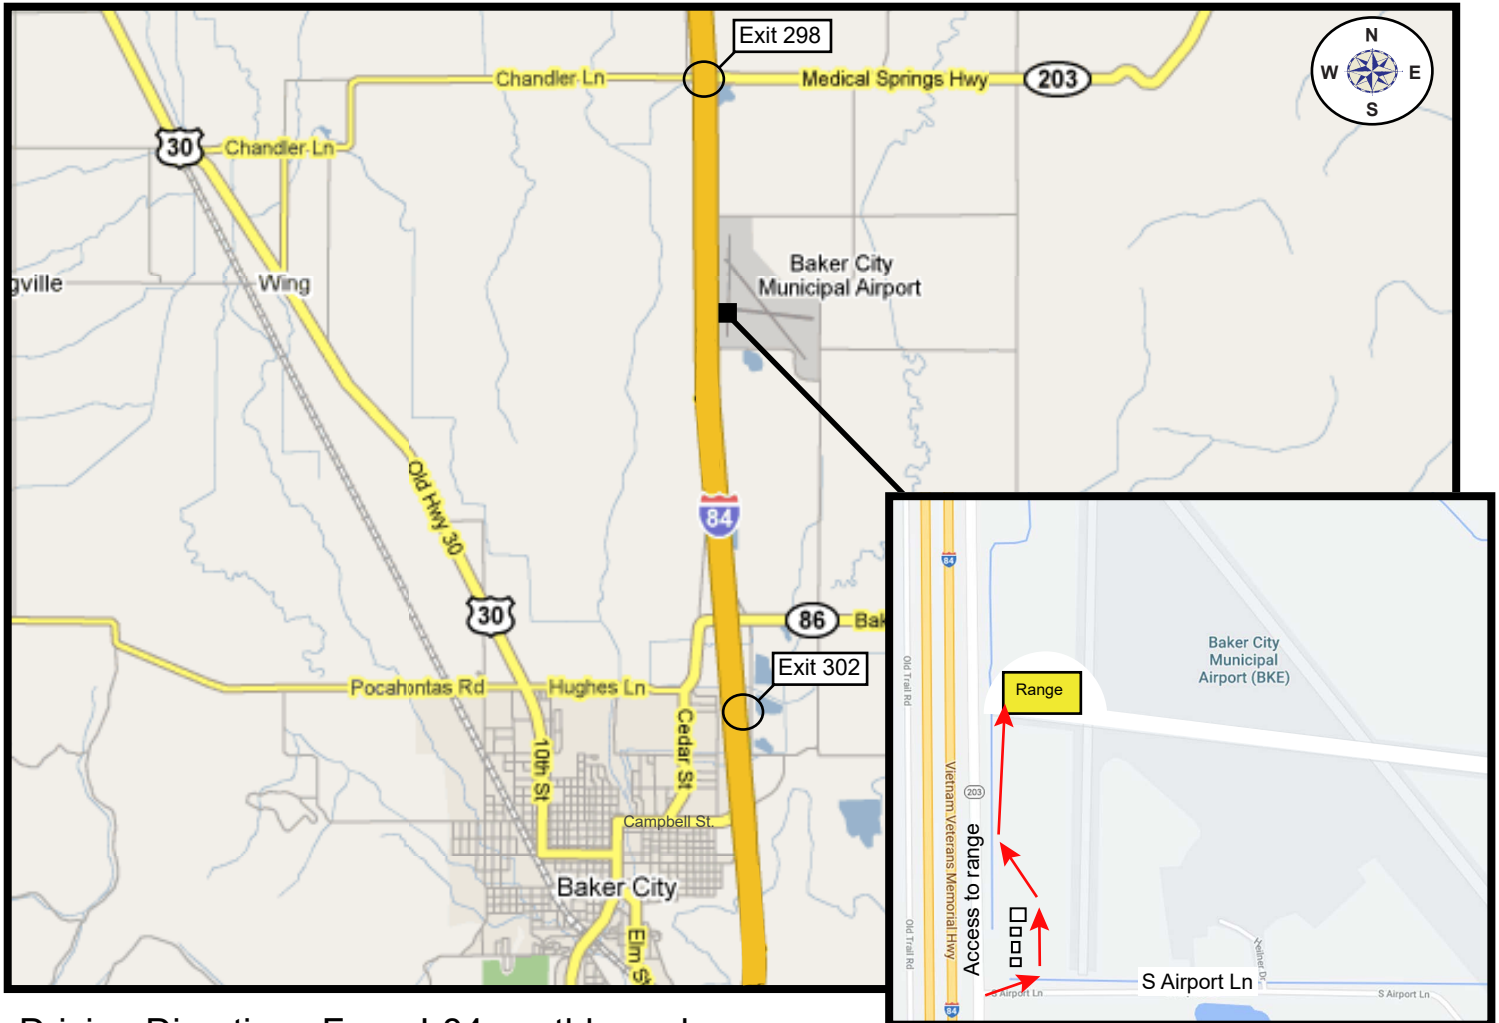

# Team Oregon Training Map - Baker City Range

## Directions to Baker City Airport 43769 Heilner Dr. Baker City, OR 97814

### Driving Directions From I-84 southbound:

- Take exit 298.
- Travel east on Medical Springs Hwy.
- Turn right onto W Airport Rd./Hwy. 203.
- Turn left onto S Airport Ln.
- Turn left immediately onto gravel road and proceed North about 500 yards.

### Driving Directions From I-84 northbound:

- Take exit 302.
- Follow signs towards the Airport.
- Turn left onto W Airport Rd./Hwy. 203.
- Turn right onto S Airport Ln.
- Turn left immediately onto gravel road and proceed North about 500 yards.