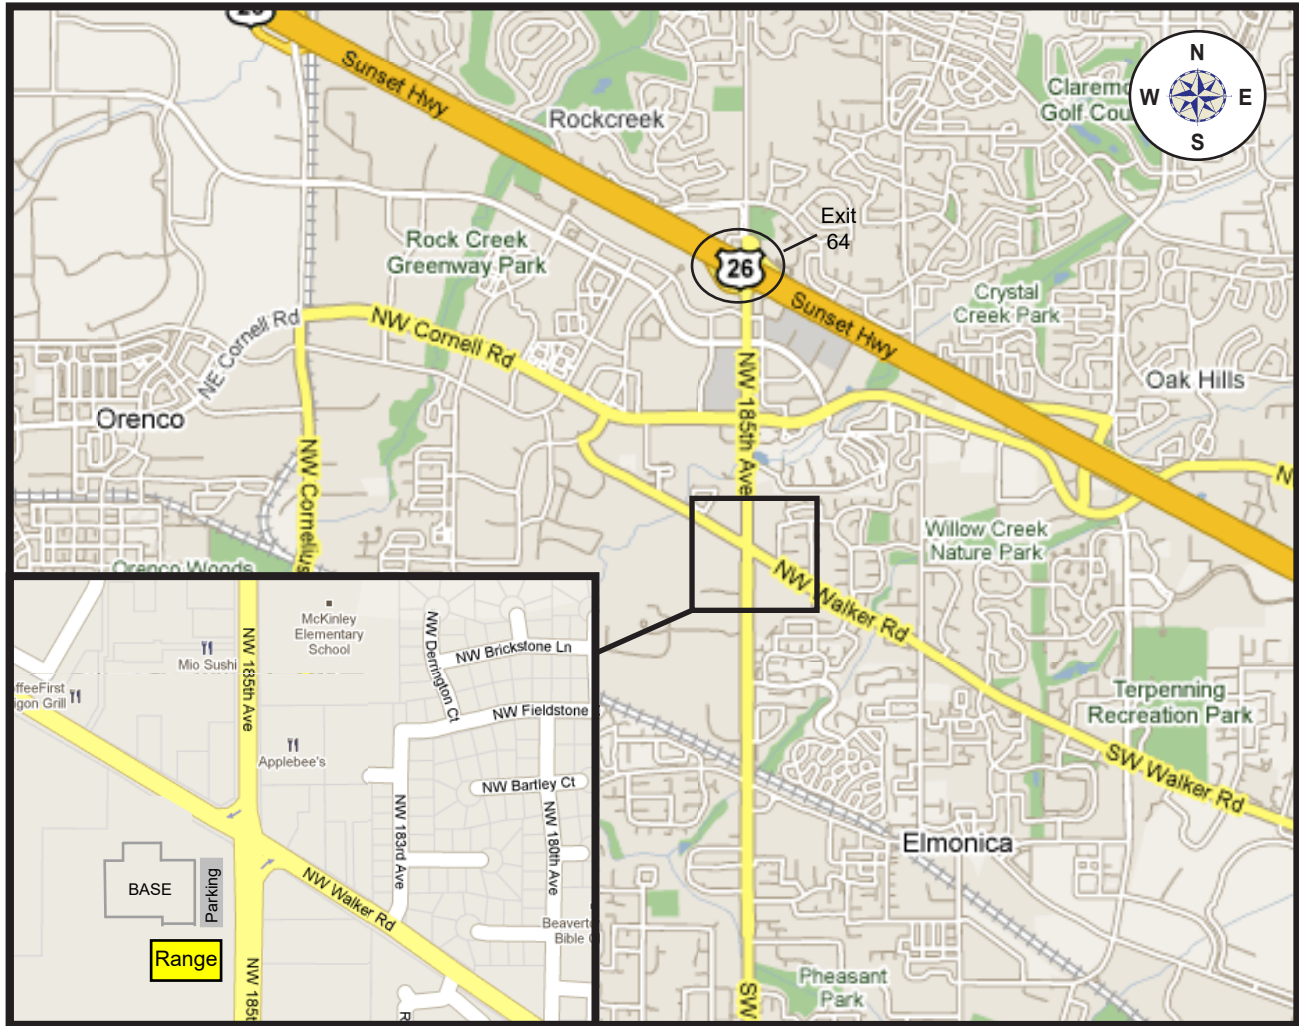

# Team Oregon Training Map - Beaverton

Directions to BASE - Range  
(Beaverton Academy of Science and Engineering)  
18640 NW Walker Rd. Beaverton, OR 97006

## Directions from Hwy 26:

- Take exit 26 - 185th Ave.
- Travel south on 185th Ave. for approximately 1.1 miles.
- Take the first driveway on the right after NW Walker Rd.
- Park near Entry C only.