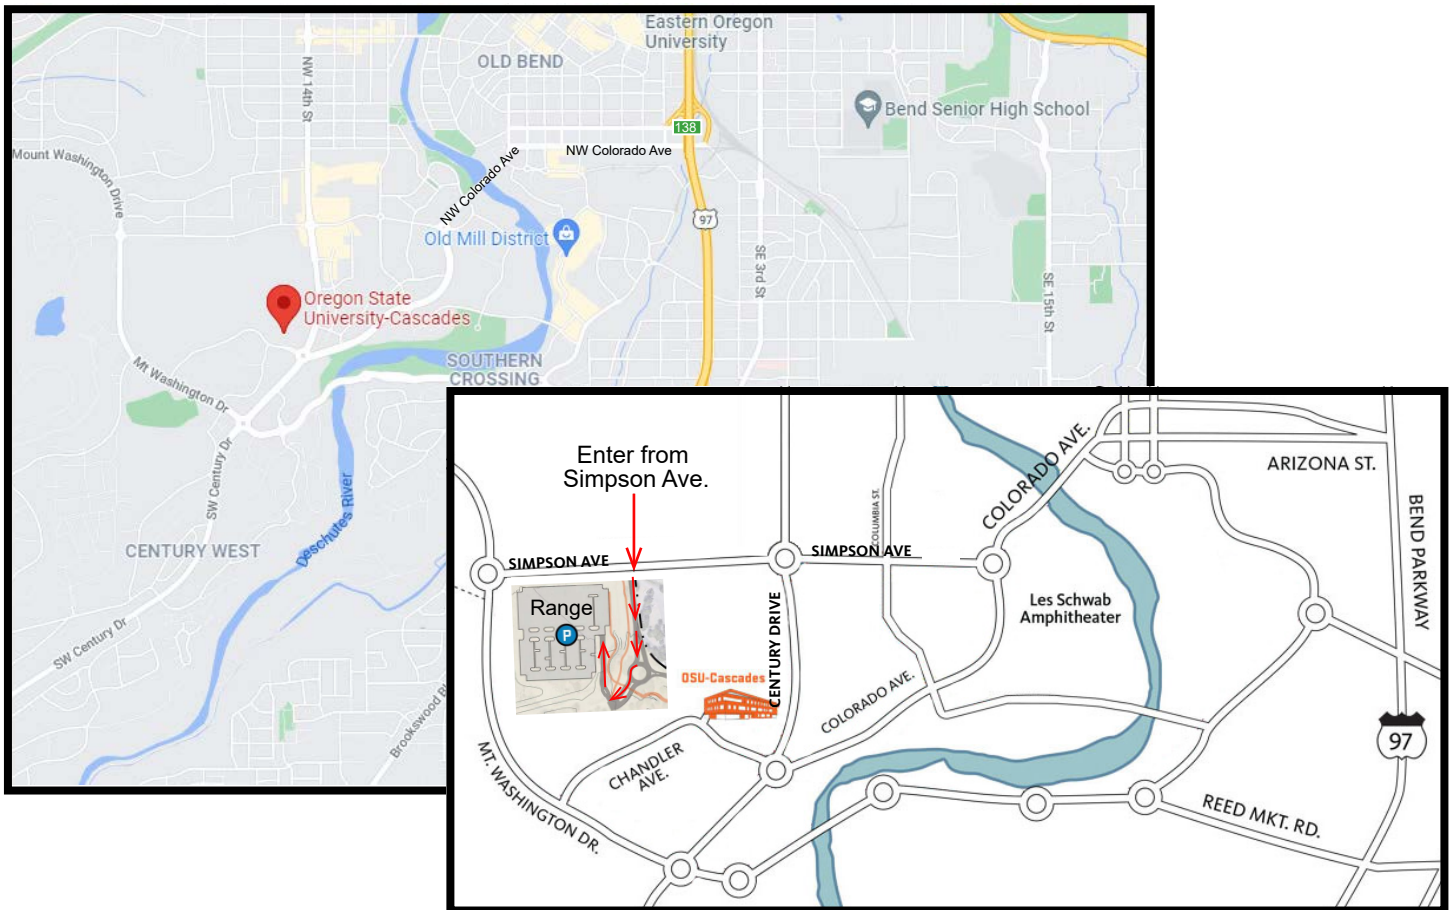

Team Oregon Training Map - Bend Range

Directions to Simpson Ave Parking Lot Oregon State University - Cascades (North end of campus)

Follow below directions to avoid main campus entrance and for quickest route to Simpson Ave parking lot.

Directions from US-97 South:

- Take Exit 138 toward Downtown/Mt. Bachelor.
- Turn right on NW Colorado Ave. Continue for .9 miles.
- At the traffic circle, exit right onto SW Simpson Ave. Continue for .5 miles.
- After passing SW Century Dr. take the first left into the OSU Cascades campus.
- At the campus traffic circle, take the first right exit. Take another immediate right up the hill, and park on the left.

Directions from US-97 North:

- Take Exit 138 toward Downtown/Mt. Bachelor.
- Turn right onto SW Colorado Ave. for 1 mile.
- At the traffic circle, exit right onto SW Simpson Ave. Continue for .5 miles.
- After passing SW Century Dr. take the first left into the OSU Cascades campus.
- At campus traffic circle, take the first right exit. Take another immediate right turn up the hill, and park on the left.