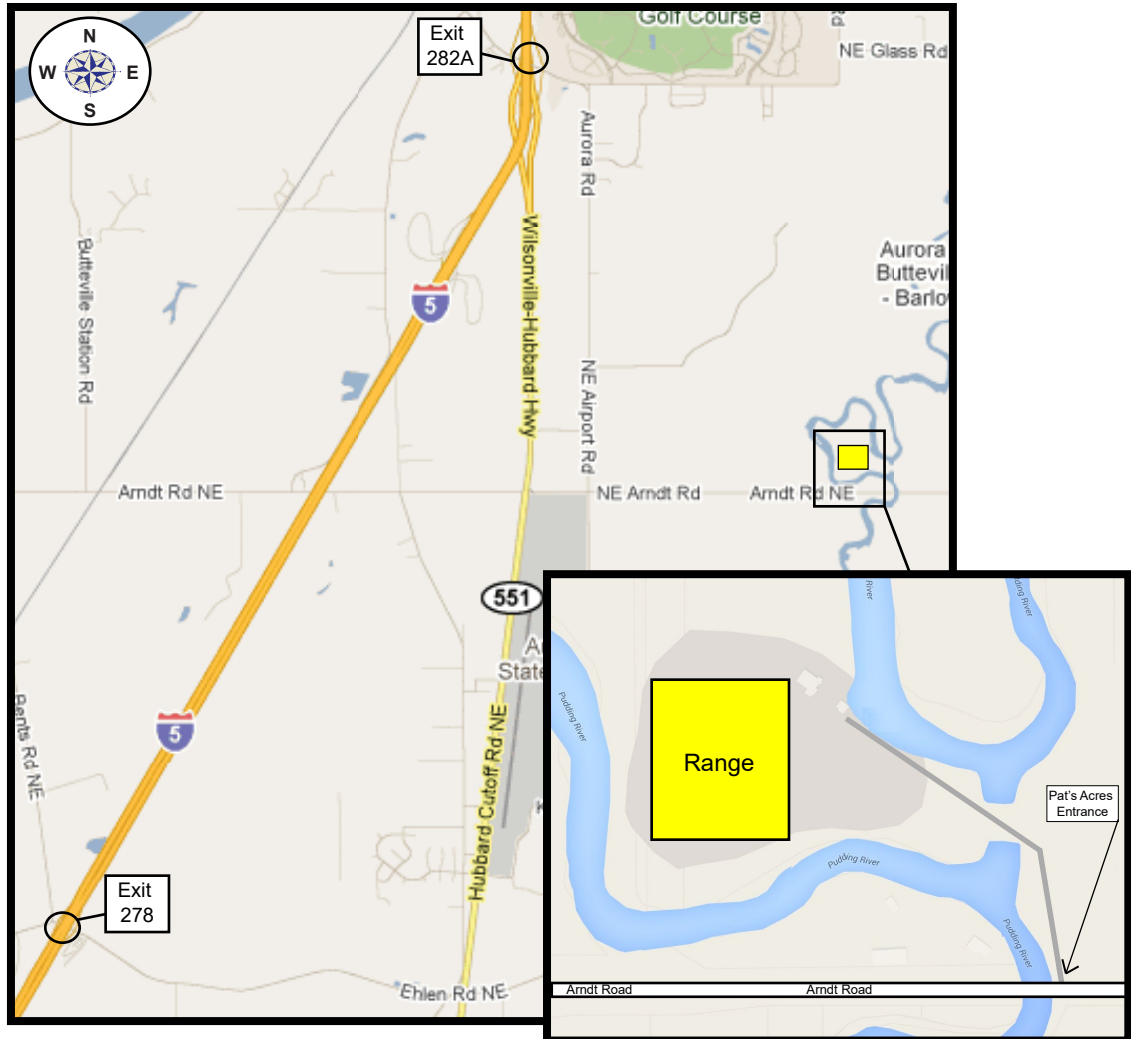

Team Oregon Training Map - Canby Site

Directions to Pat's Acres 6255 Arndt Rd. SW Canby, OR 97103

Driving Directions from I-5 Southbound:

- Take exit 282A - Canby/Hubbard.
- Turn left onto Arndt Rd. and proceed approximately 1.5 miles.
- Turn left just after the river crossing (see map) at the Pat's Acres Sign.

Driving Directions from I-5 Northbound:

- Take exit 278 - Aurora/Donald.
- Turn right onto Ehlen Rd.
- Turn left onto Hubbard Cutoff Rd. NE/Hwy 551.
- Turn right onto Arndt Rd. and proceed approximately 1.5 miles.
- Turn left just after the river crossing (see map) at the Pat's Acres Sign.