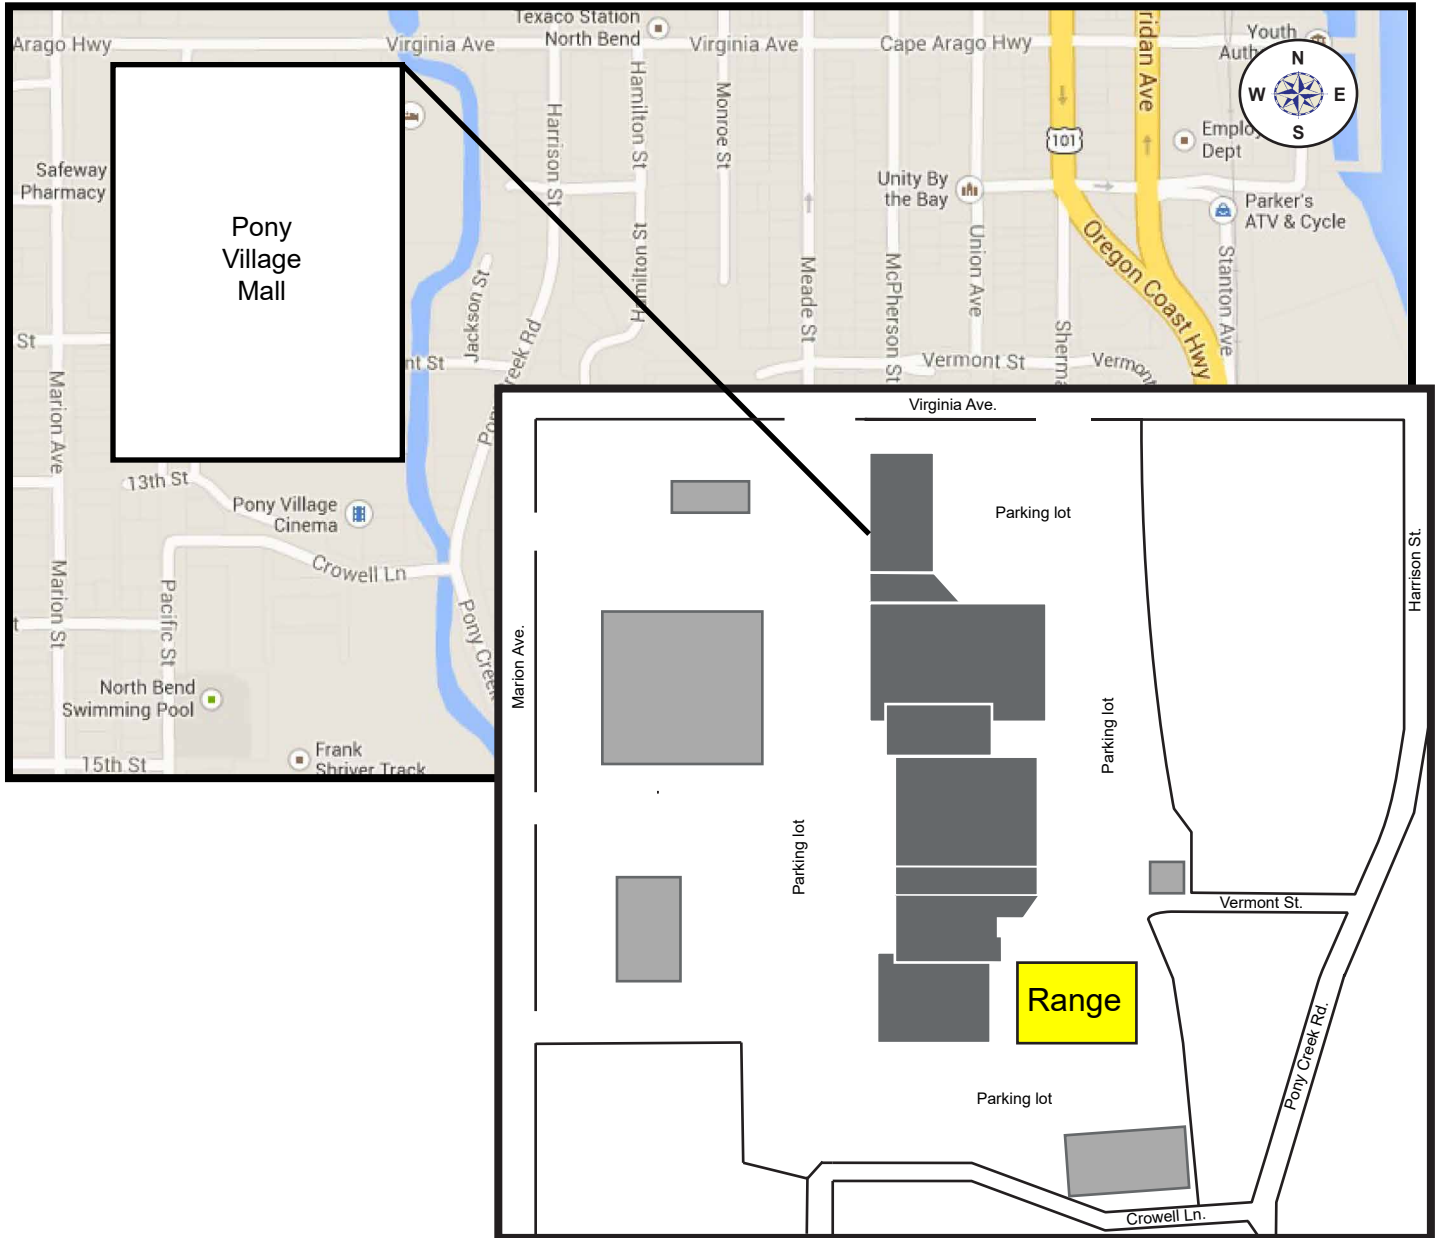

Team Oregon Training Map - Coos Bay Classroom

Directions to Southwestern Oregon Community College
1988 Newmark Ave. Coos Bay, OR 97420

Directions from Hwy 101:

- Turn west onto Newmark St. and drive 1.7 miles.
- Newmark St. will become Newmark Ave./Cape Arago Hwy.
- Turn right onto W. College Way and park in Parking Lot #1.
- Classroom is located in the Student Recreation Center/Bldg. 25.

Team Oregon Training Map - Coos Bay Range

Directions to Pony Village Mall 1611 Virginia Ave. North Bend, OR 97459

Directions From Hwy 101:

- Turn west onto Virginia Ave.
- Turn south onto Harrison St.
- Turn west onto Vermont St.
- Park in the Pony Village Mall parking lot near the range area.