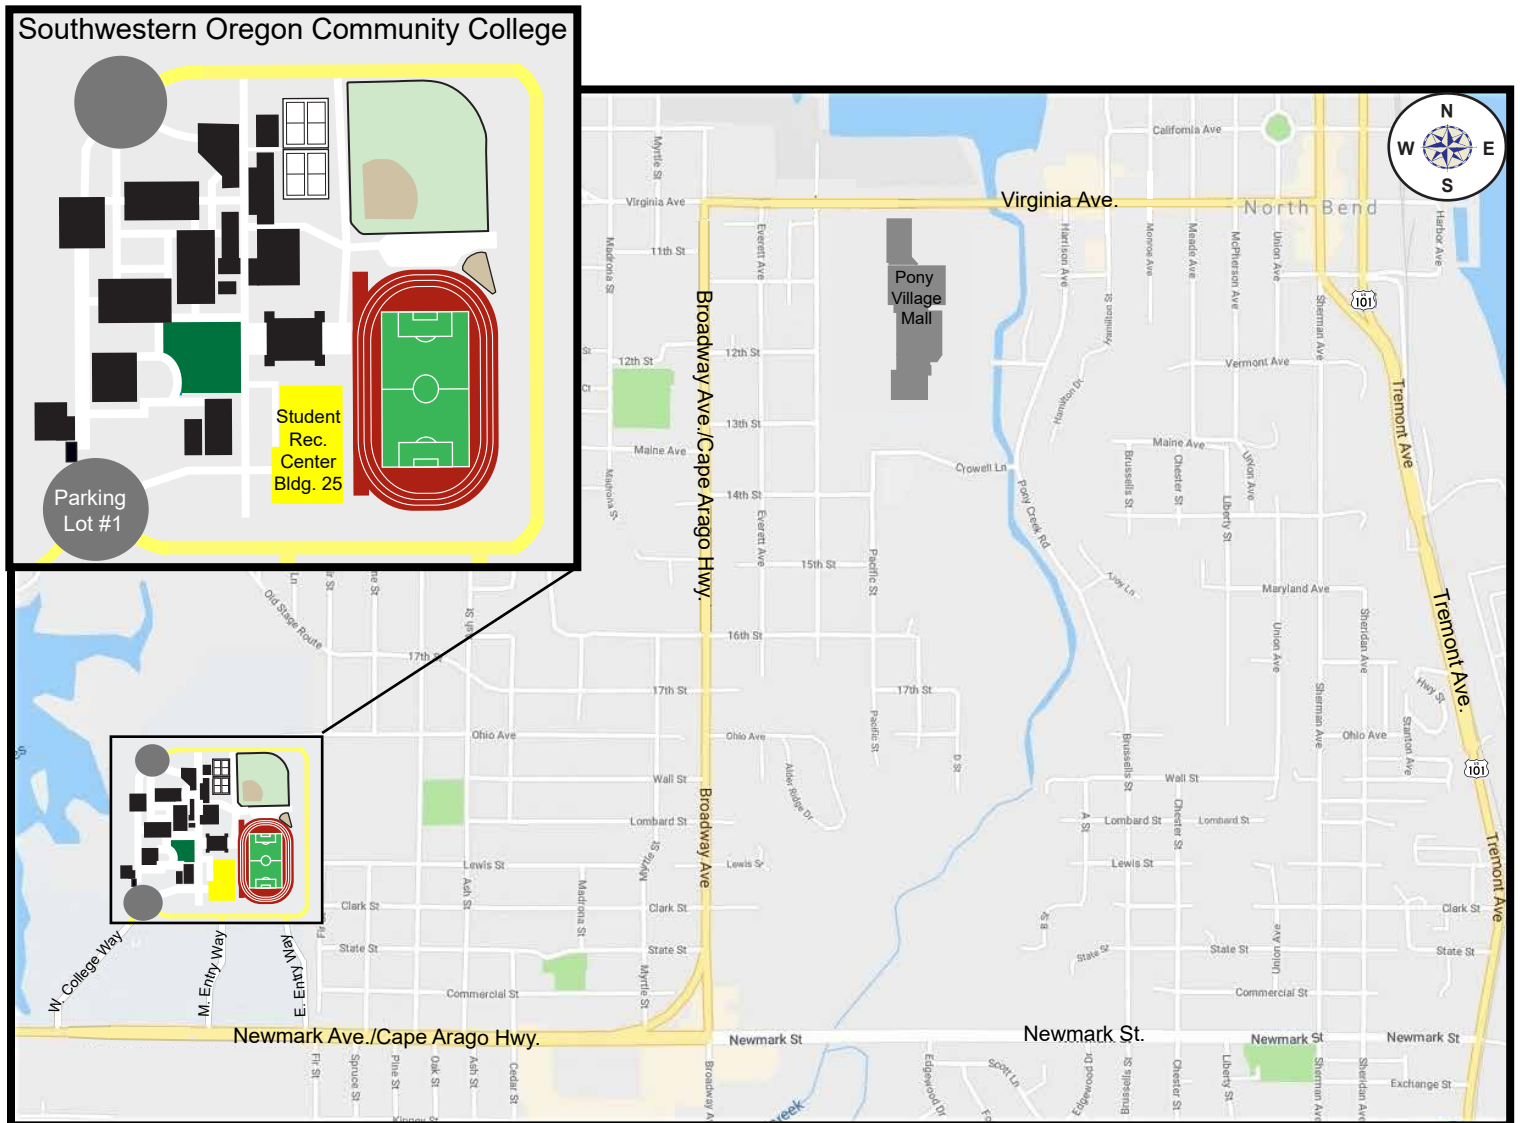

Team Oregon Training Map - Coos Bay Classroom

Directions to Southwestern Oregon Community College
1988 Newmark Ave. Coos Bay, OR 97420

Directions from Hwy 101:

- Turn west onto Newmark St. and drive 1.7 miles.
- Newmark St. will become Newmark Ave./Cape Arago Hwy.
- Turn right onto W. College Way and park in Parking Lot #1.
- Classroom is located in the Student Recreation Center/Bldg. 25.

Team Oregon Training Map - Coos Bay Range

Directions to Pony Village Mall 1611 Virginia Ave. North Bend, OR 97459

Directions From Hwy 101:

- Turn west onto Virginia Ave.
- Turn south onto Harrison St.
- Turn west onto Vermont St.
- Park in the Pony Village Mall parking lot near the range area.