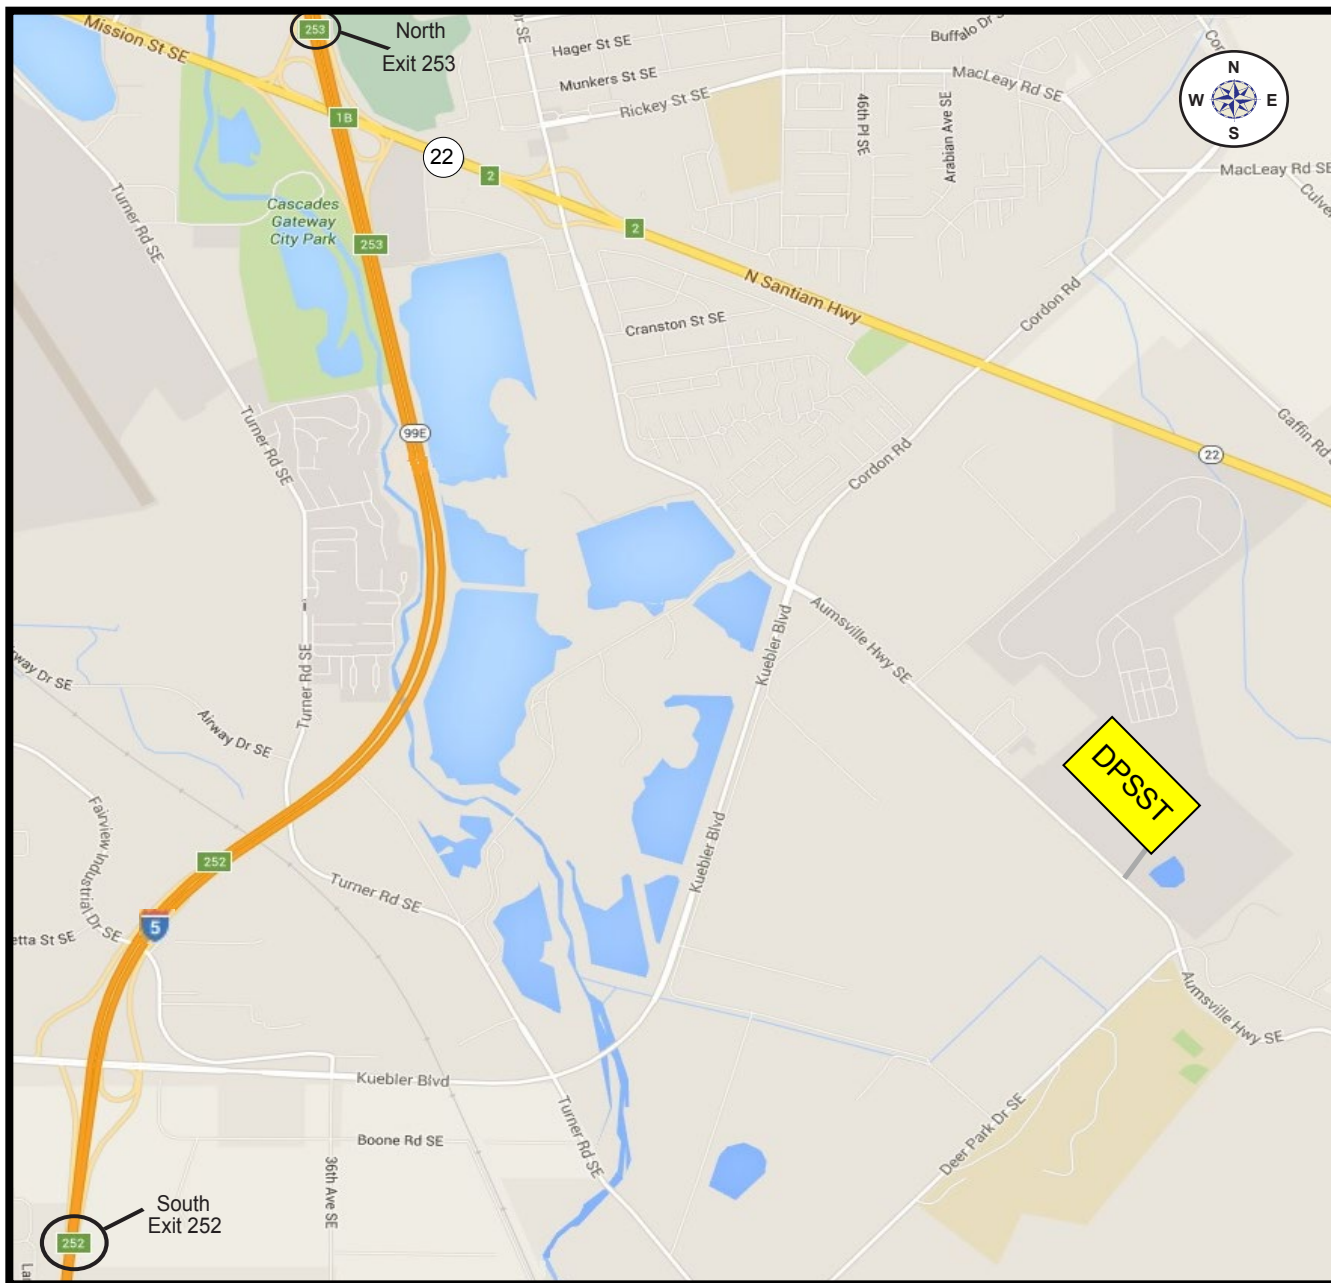

Team Oregon Training Map - DPSST Site

Directions to DPSST 4190 Aumsville Hwy SE Salem, OR 97317

Driving Directions from I-5 southbound:

- Take exit 253 – OR 99E Bus./OR 22.
- Turn left onto OR-22/OR-99E.
- Take exit 2 – Lancaster Dr.
- Turn right onto Lancaster Dr. SE.
- Lancaster Dr. SE becomes Aumsville Hwy SE.
- Turn left into the DPSST parking lot.

Driving Directions from I-5 northbound:

- Take exit 252 – Kuebler Blvd.
- Turn right onto Kuebler Blvd. SE.
- Turn right onto Aumsville Hwy SE.
- Turn left into the DPSST parking lot.