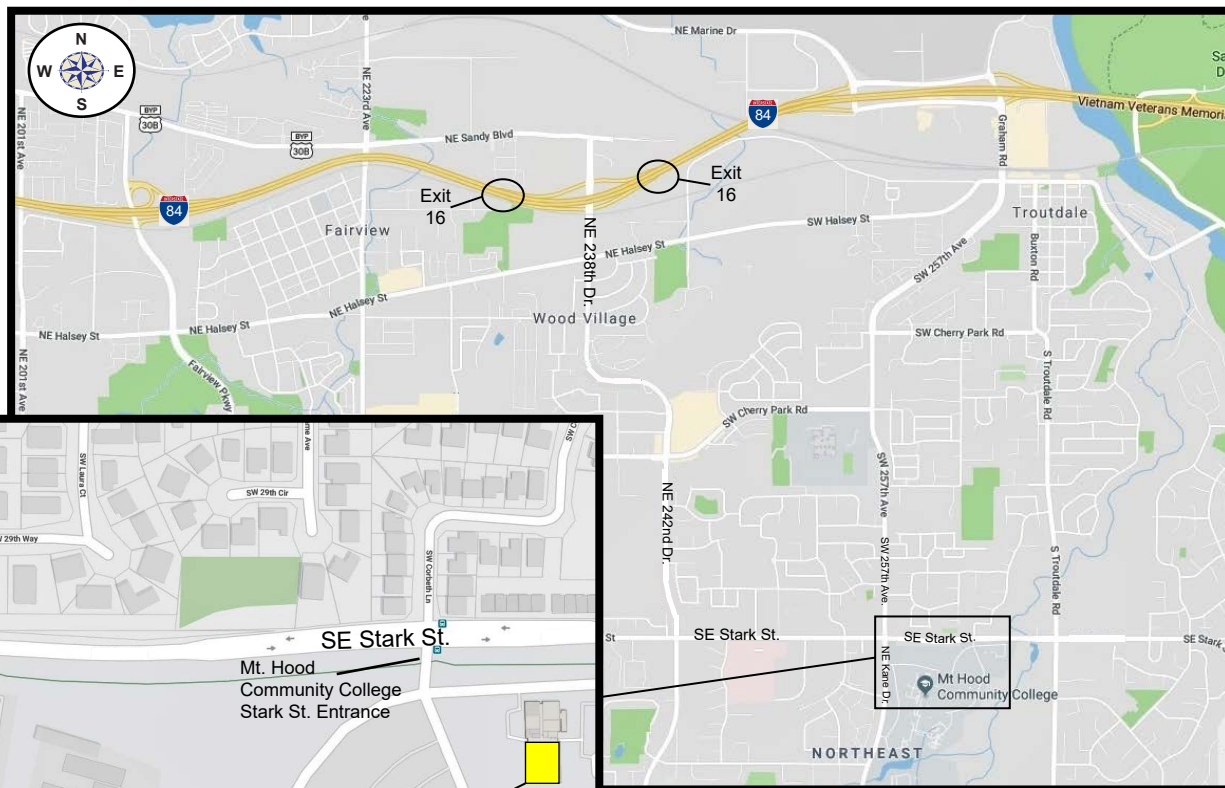

Team Oregon Training Site - Gresham

Directions to Mt. Hood Community College 26000 SE Stark St. Gresham, OR 97030

BRT, IRT, and Knowledge Retest students report to classroom first.
RSP, eRider™ and Skill Retest students report directly to range.

Driving Directions from I-84:

- Take Exit 16 for 238th Dr. towards Wood Village.
- Turn south onto NE 238th Dr.
- Continue onto NE 242nd Dr.
- Turn left onto SE Stark St.
- Continue on SE Stark St. for approximately 0.9 miles.
- Turn right into the Stark St. Entrance for Mt. Hood Community College.

Classroom:

- Take an immediate left after the entrance. The Fisheries parking lot will be the first lot on the right.

Range:

- Proceed through the intersection, then turn right into parking lot M. The range is on the southeast side of lot M.