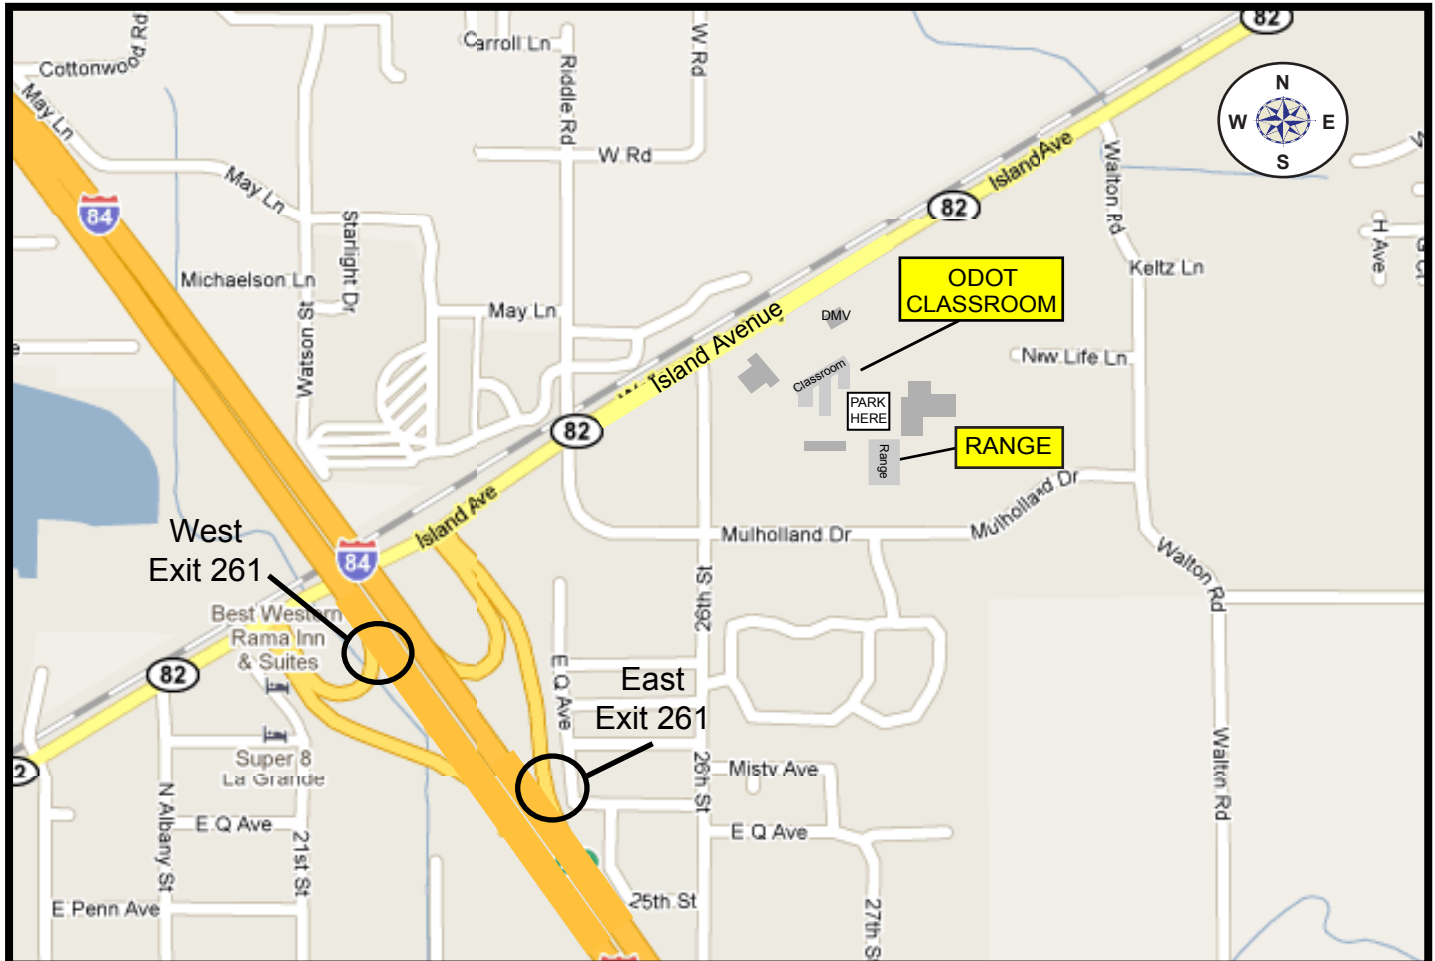

Team Oregon Training Map - La Grande Site

Directions to La Grande ODOT - Region 5 Headquarters
3012 Island Ave. La Grande, OR 97850

Driving Directions from I-84:

- Take exit 261.
- Turn east onto Island Ave.
- Drive approximately 2 miles.
- ODOT Headquarters is behind the La Grande DMV/State Police offices.
- Student parking is located outside the fenced range area.
- Students should enter/exit the range area through the personnel gate entrance.
- Movement is restricted to the classroom and range area.
- Do not wander or climb on equipment.