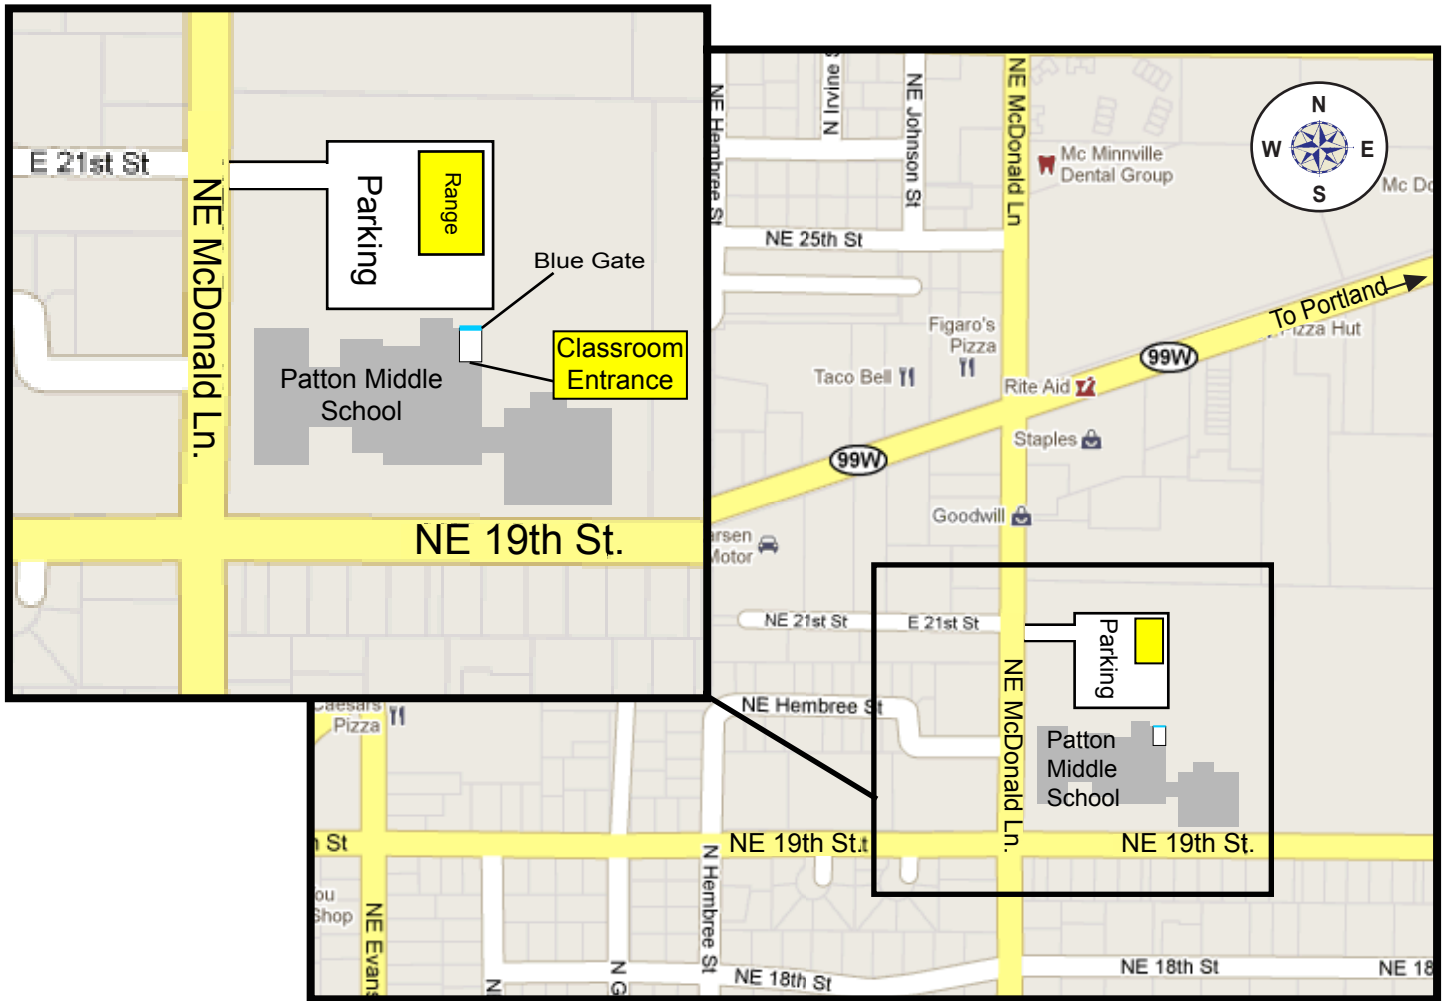

Team Oregon Training Map - McMinnville Site

Directions to Patton Middle School 2100 NE McDonald Ln. McMinnville, OR 97128

BRT, IRT and Knowledge Retest students report to classroom first.
RSP, eRider™ and Skill Retest students report directly to range.

Directions from Hwy 99W:

- Turn south onto NE McDonald Ln.
- Turn left into the Patton Middle School parking lot.
- To get to the Classroom, proceed to the SE corner of the parking lot.
- Walk down the drive and through the BLUE gate.
- Classroom is on the right, at the end of the gated yard.

***Note:** Access to the classroom and range is only available from the Patton Middle School parking lot. You must enter the parking lot from NE McDonald Ln.