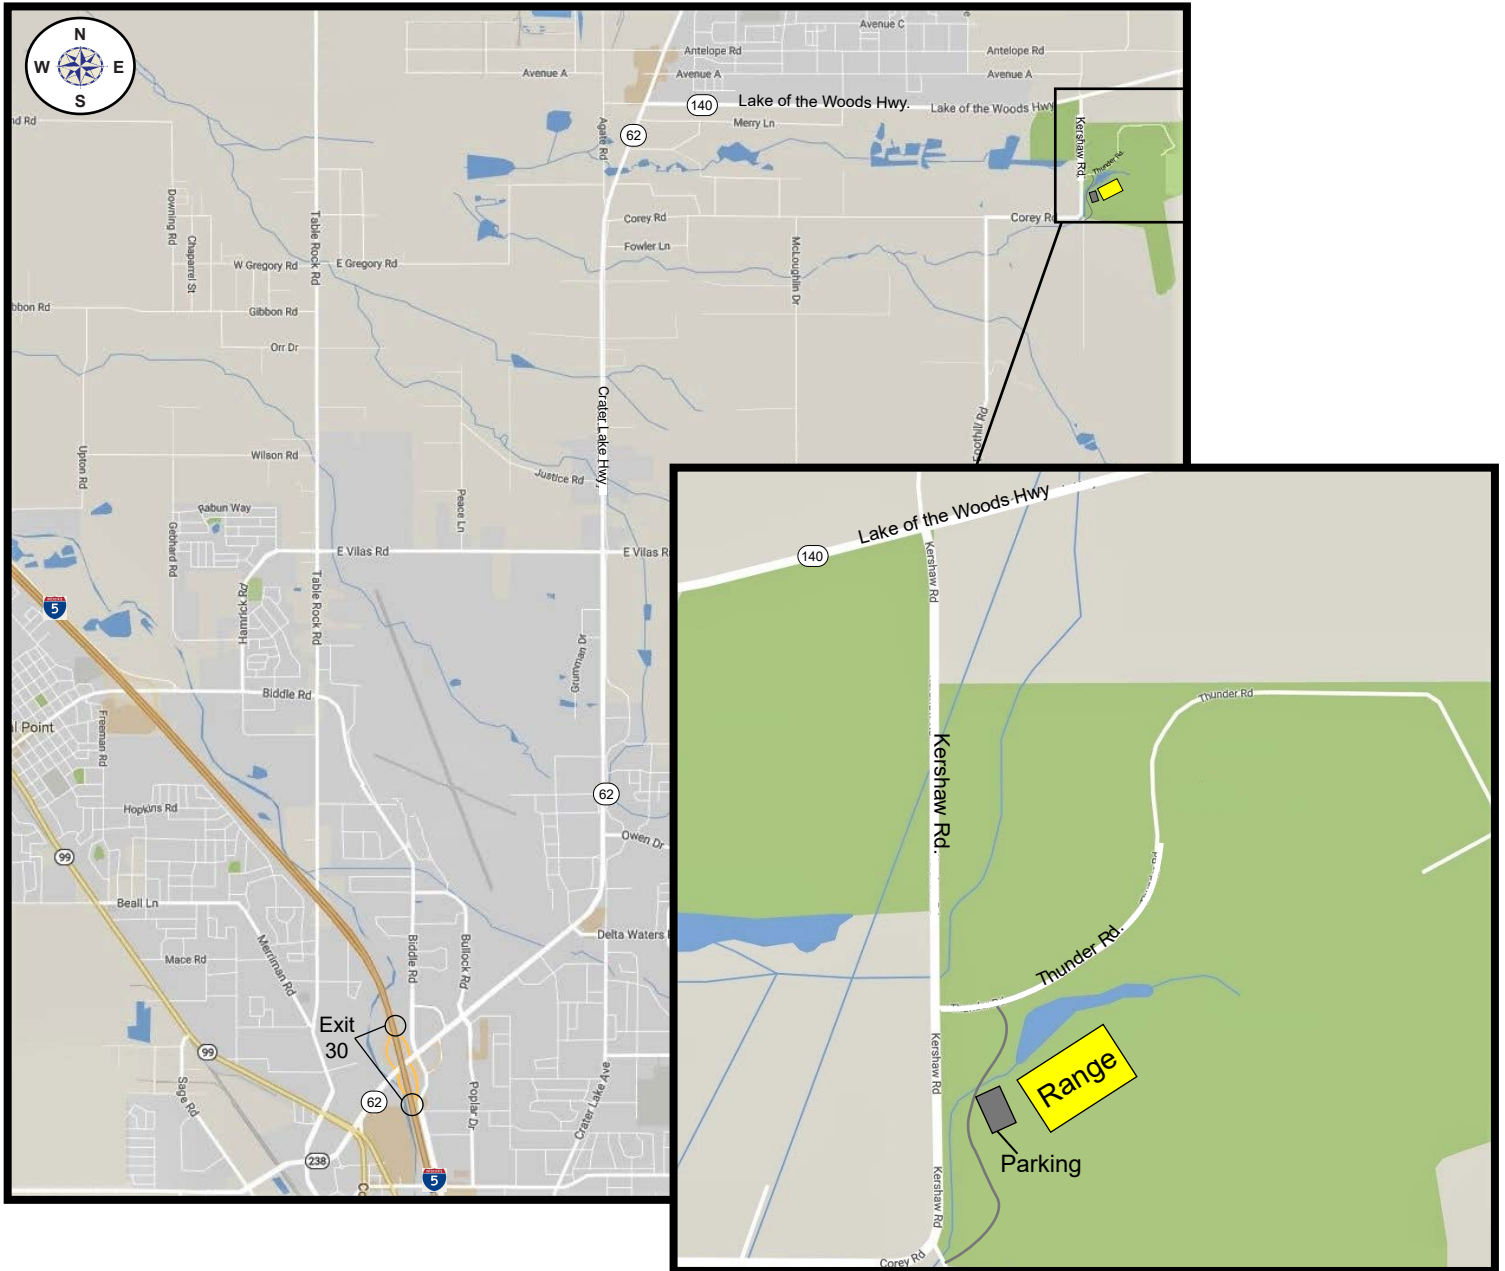

Team Oregon Training Map - Medford Site

Directions to: Rogue Community College (RCC) - Table Rock 7800 Pacific Ave. White City, OR 97503

BRT, IRT and Knowledge Retest students report to classroom first.
RSP, eRider™ and Skill Retest students report directly to range.

Driving Directions From I-5:

- Take Exit 33 - Central Point/Jackson County Expo. Park.
- Travel east on E Pine St. which turns into Biddle Rd.
- Turn left onto Table Rock Rd.
- Turn right onto Antelope Rd.
- Turn left onto Pacific Ave.
- Turn right onto Avenue C.
- Turn left into the Rogue Community College.

Team Oregon Training Map - Medford ART Site

Directions to: Jackson County Sports Park - GoKart Track 6900 Kershaw Rd. Central Point, OR 97502

Directions from I-5:

- Take Exit 30 and turn east onto Hwy 62 .
- Drive on Hwy 62 for approximately 6 miles, then turn right onto Hwy 140 towards Klamath Falls and Lake of the Woods.
- After approximately 2 miles, turn right onto Kershaw Rd.
- Turn left onto Thunder Rd.
- Turn right onto the dirt driveway for Jackson County Sports Park - GoKart Track.
- Parking will be on your left.