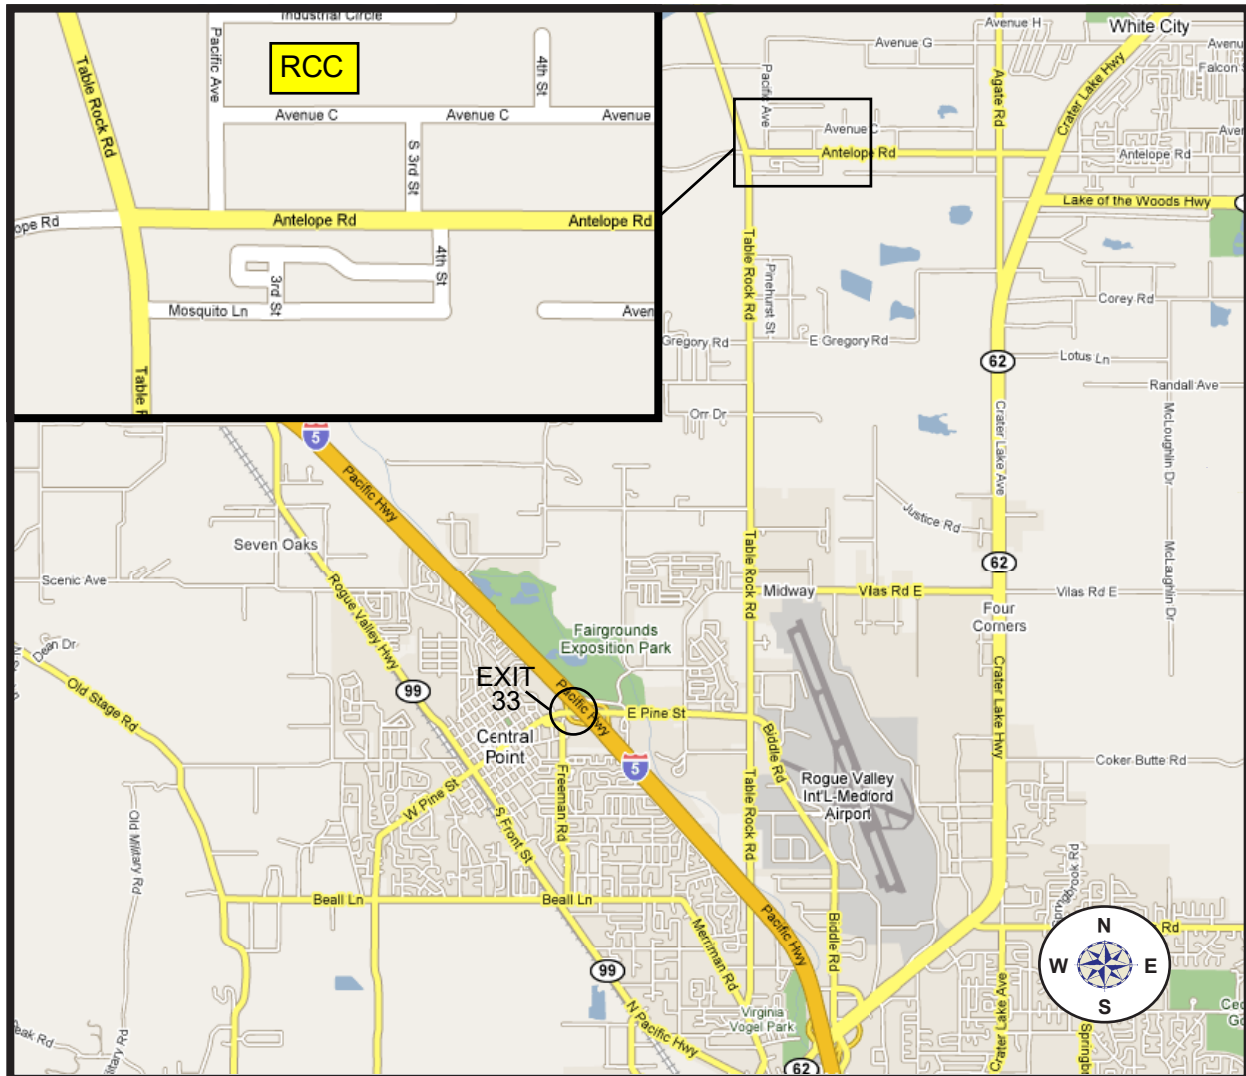

Team Oregon Training Map - Medford Site

Directions to: Rogue Community College (RCC) - Table Rock 7800 Pacific Ave. White City, OR 97503

BRT, IRT and Knowledge Retest students report to classroom first.
RSP, eRider™ and Skill Retest students report directly to range.

Driving Directions From I-5:

- Take Exit 33 - Central Point/Jackson County Expo. Park.
- Travel east on E Pine St. which turns into Biddle Rd.
- Turn left onto Table Rock Rd.
- Turn right onto Antelope Rd.
- Turn left onto Pacific Ave.
- Turn right onto Avenue C.
- Turn left into the Rogue Community College.

Team Oregon Training Map - Medford ART Site

Directions to: Jackson County Sports Park - GoKart Track 6900 Kershaw Rd. Central Point, OR 97502

Directions from I-5:

- Take Exit 30 and turn east onto Hwy 62 .
- Drive on Hwy 62 for approximately 6 miles, then turn right onto Hwy 140 towards Klamath Falls and Lake of the Woods.
- After approximately 2 miles, turn right onto Kershaw Rd.
- Turn left onto Thunder Rd.
- Turn right onto the dirt driveway for Jackson County Sports Park - GoKart Track.
- Parking will be on your left.