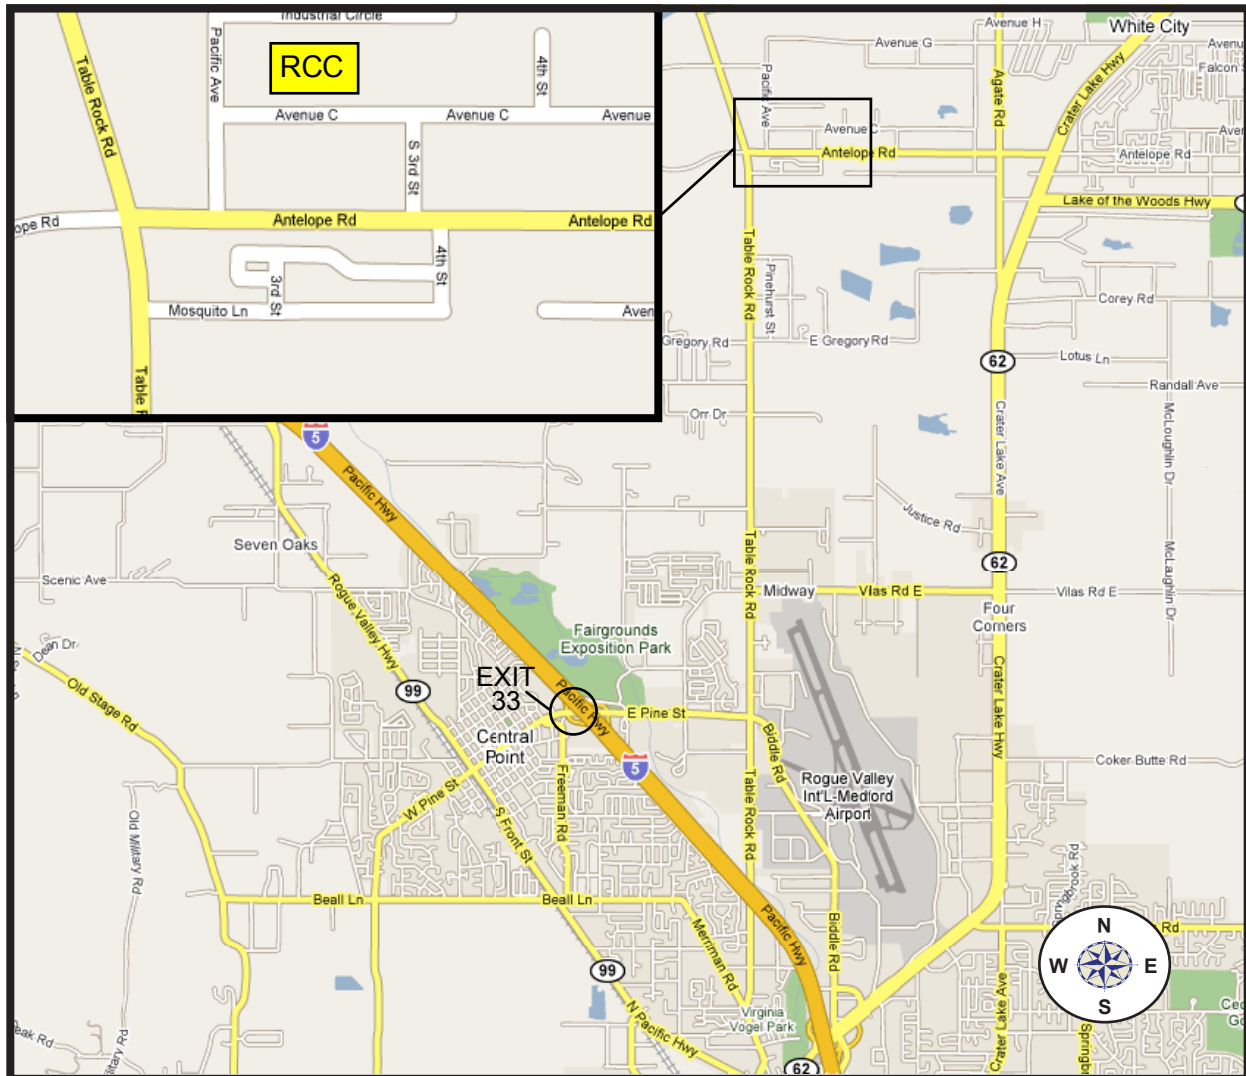

# Team Oregon Training Map - Medford Site

## Directions to: Rogue Community College (RCC) - Table Rock 7800 Pacific Ave. White City, OR 97503

BRT, IRT and Knowledge Retest students report to classroom first.  
RSP, eRider™ and Skill Retest students report directly to range.

### Driving Directions From I-5:

- Take Exit 33 - Central Point/Jackson County Expo. Park.
- Travel east on E Pine St. which turns into Biddle Rd.
- Turn left onto Table Rock Rd.
- Turn right onto Antelope Rd.
- Turn left onto Pacific Ave.
- Turn right onto Avenue C.
- Turn left into the Rogue Community College.