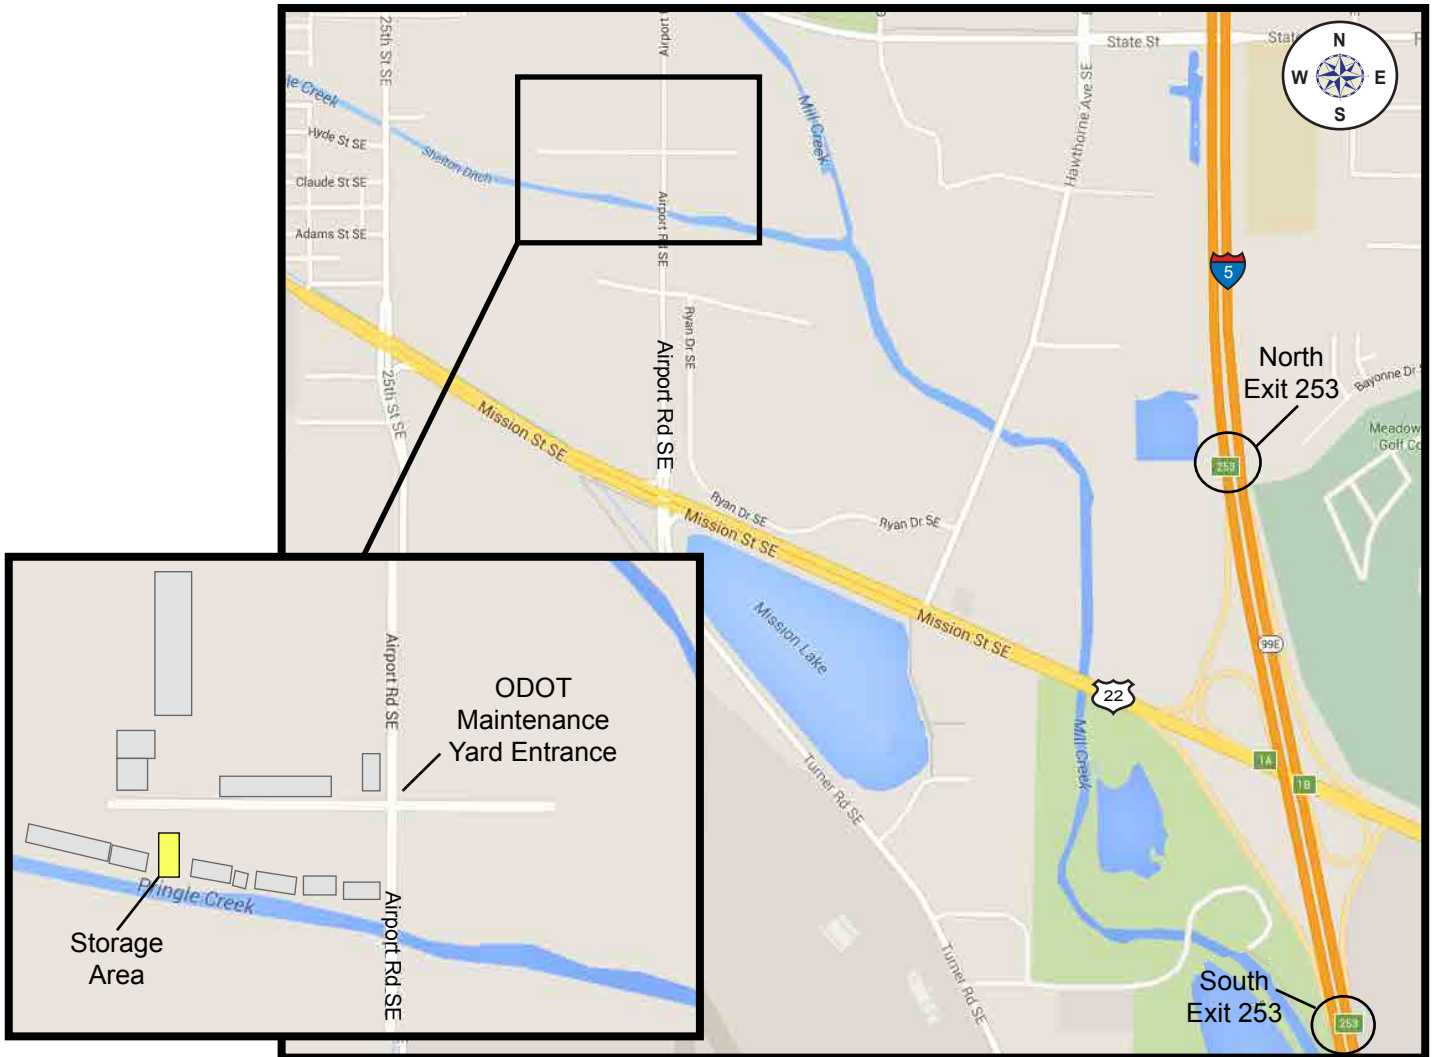

Team Oregon Mobile Valley Trailer Storage Map

Directions to Salem ODOT Maintenance Yard
885 Airport Rd. SE Building-P Salem, OR 97301

Driving Directions from I-5:

- Take exit 253 - OR 22/OR 99-E.
- Merge west onto Mission St. SE.
- Turn right onto Airport Rd. SE.
- Turn left at the ODOT Building-P drive.
 - The storage area is on the left across from Building-P.
 - If it is after hours you will need to use the ODOT gate code to open the gate.
 - You may park your vehicle in the lot next to the Mobile Valley unit.

Truck and Mobile Trailer Keys:

- Keys for the truck and trailer are in the lock box mounted on the back of the trailer.
- Motorcycle keys are in the lock box inside the trailer.
 - Use the blue-ringed key to open.