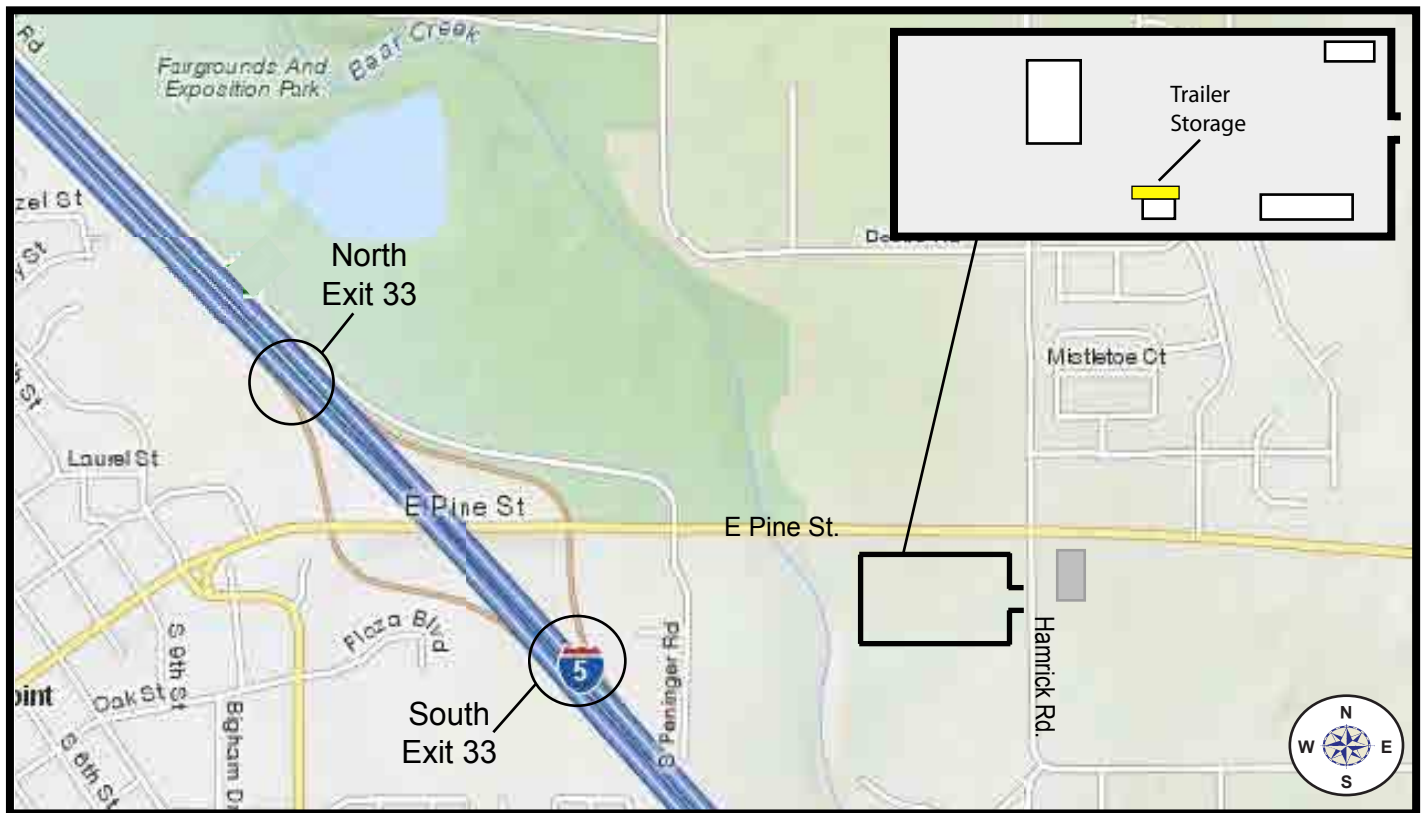

Team Oregon Mobile West Trailer Storage Map

Directions to ODOT Central Point Maintenance Yard 4141 Hamrick Rd. Central Point, OR 97502

Driving Directions from I-5:

- Take exit 33 - Central Point.
- Turn east onto E Pine St.
- Turn right onto Hamrick Rd.
- Take the first right into the ODOT Maintenance Yard.
 - The gate key is in the Team Oregon key box on the right side of the gate.
 - Insert the key into the access pad on the left side of the gate and turn it to the 3 o'clock position.
- Drive towards the back of the ODOT Maintenance Yard.
- The Mobile West trailer storage area is about halfway through on the left.

Truck and Mobile Trailer Keys:

- The truck keys are in a large black real-estate lock box mounted on the Team Oregon container, next to the drivers side door of the truck.
- The trailer keys are in the lock box mounted on the back of the trailer.
- Motorcycle keys are in a lock box inside the trailer.