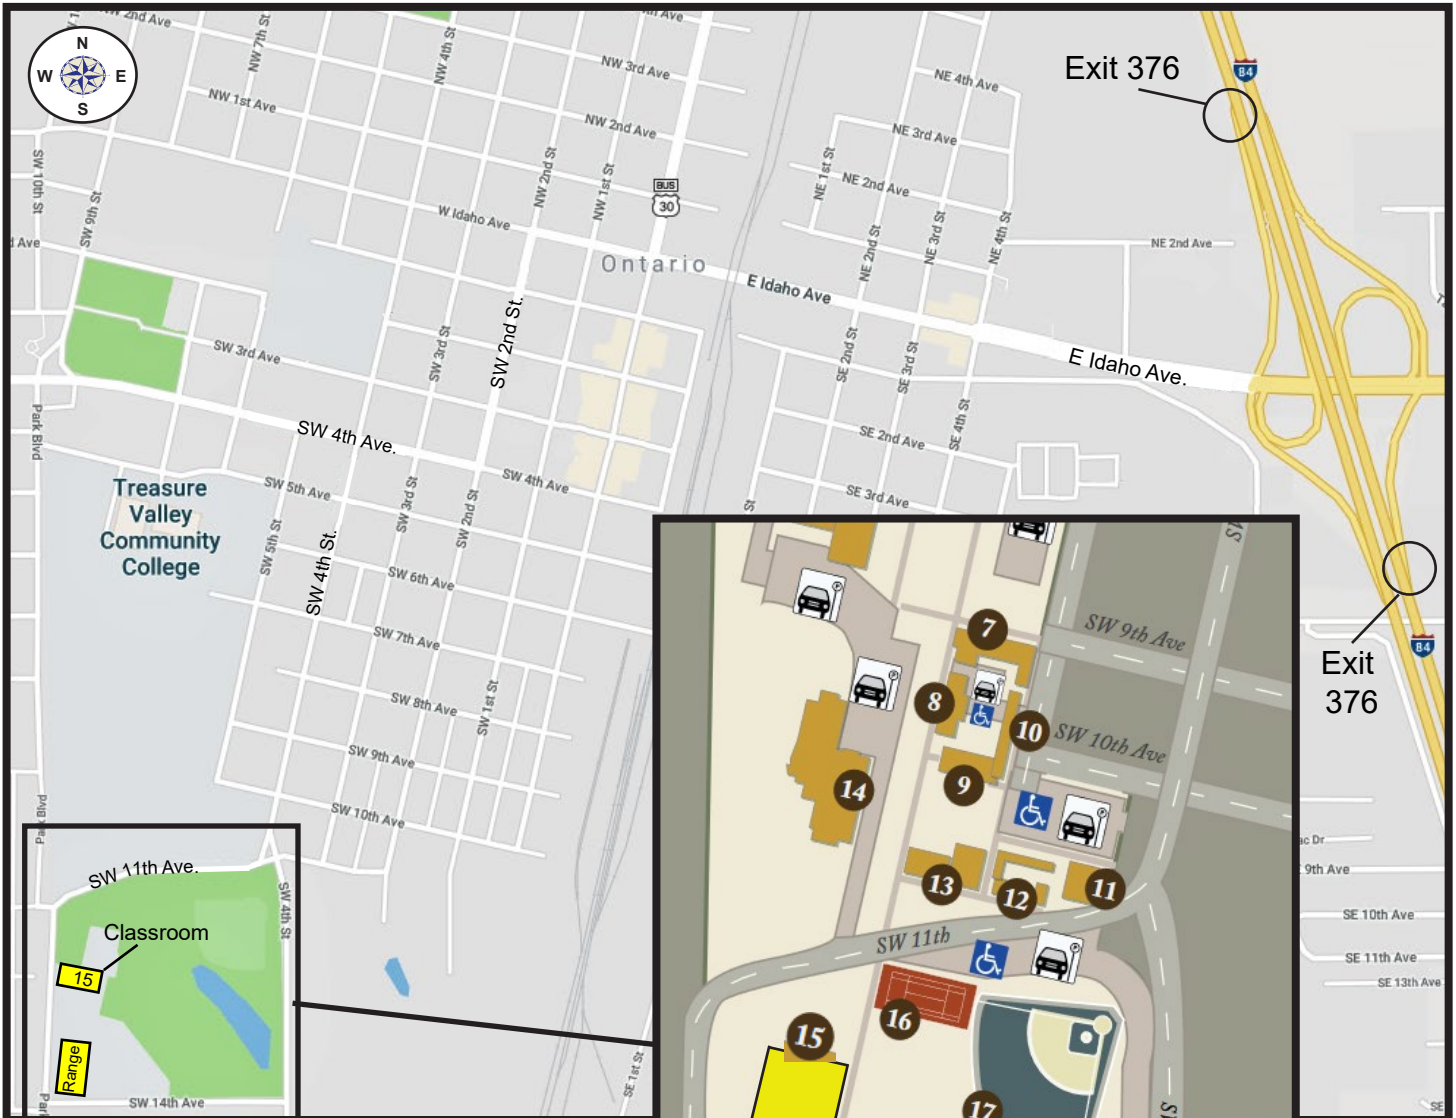

Team Oregon Training Map - Ontario Site

Directions to Treasure Valley Community College 650 College Blvd. Ontario, OR 97914

Driving Directions from I-84:

- Take exit 376.
- Turn west onto E Idaho Ave.
- Turn left onto SW 2nd St.
- Turn right onto SW 4th Ave.
- Turn left onto SW 4th St.
- Keep right onto SW 11th Ave.
- Park in the parking lot south of Building 15.