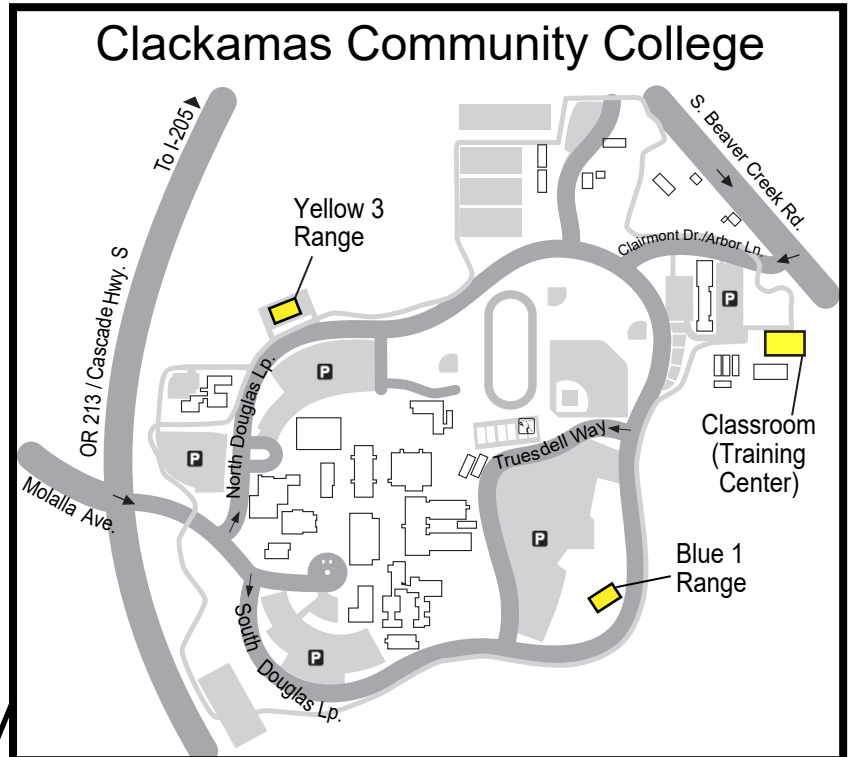

Team Oregon Training Site - Oregon City

Directions to: Clackamas Community College 19600 Molalla Ave. Oregon City, OR 97045

BRT, IRT and Knowledge Retest students report to classroom first.
RSP, eRider® and Skill Retest students report directly to range.

Driving Directions from I-205 to the Classroom:

- From I-205, take OR-213/Cascade Hwy. south for 3 miles.
- Turn left onto S Beaver Creek Rd.
- Turn right onto Clairmont Dr./Arbor Ln.
- Take the first left into the Training Center parking lot.

Driving Directions from I-205 to the Blue 1 Range:

- From I-205, take OR-213/Cascade Hwy. south for 3 miles.
- Turn left onto S Beaver Creek Rd.
- Turn right onto Clairmont Dr./Arbor Ln.
- Turn left on S Douglas Loop.
- Turn right onto Truesdell Way.
- Park in the Blue 1 lot.

Driving Directions from I-205 to the Yellow 3 Range:

- From I-205, take OR-213/Cascade Hwy. south for 3 miles.
- Turn left onto S Beaver Creek Rd.
- Turn right onto Clairmont Dr./Arbor Ln.
- Turn right on N Douglas Loop.
- Yellow 3 Range is on the left.