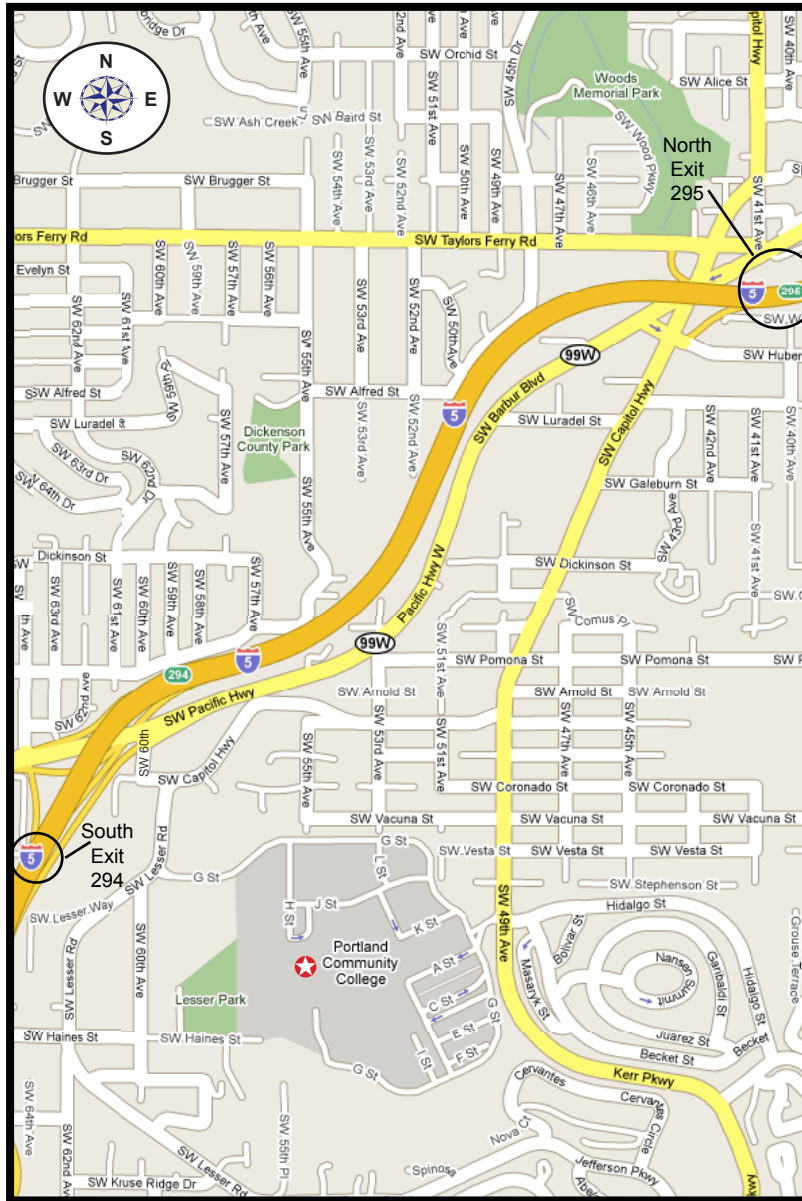

Team Oregon Training Site - Paradise Harley Davidson

Directions to Paradise Harley Davidson Classroom
10770 SW Cascade Ave. Tigard, OR 97223

Directions from OR-217:

- Take exit 5 - Greenburg Rd.
- Turn south onto SW Greenburg Rd.
- Turn right onto SW Cascade Blvd.
- Paradise Harley Davidson will be on the right.

Team Oregon Training Map - Portland Site (SYL)

Directions to Portland Community College (PCC) - Sylvania 12000 SW 49th Ave. Portland, OR 97219

BRT, IRT and Knowledge Retest students report to classroom first.
RSP, eRider™ and Skill Retest students report directly to range.

Driving Directions from I-5 Southbound:

- Take exit 295 – Capital Hwy.
- Turn right onto Taylor's Ferry Rd.
- Turn right onto Capital Hwy.
- Capital Hwy turns into SW 49th.
- Turn right into campus.

Driving Directions from I-5 Northbound:

- Take Exit 294 – Barbur Blvd.
- Turn right onto SW 60th Ave.
- Turn right onto SW Lessor Rd.
- Turn left into campus.

Campus Map included - see info about parking fee.

PCC SYLVANIA CAMPUS MAP

CLASSROOM LOCATION: