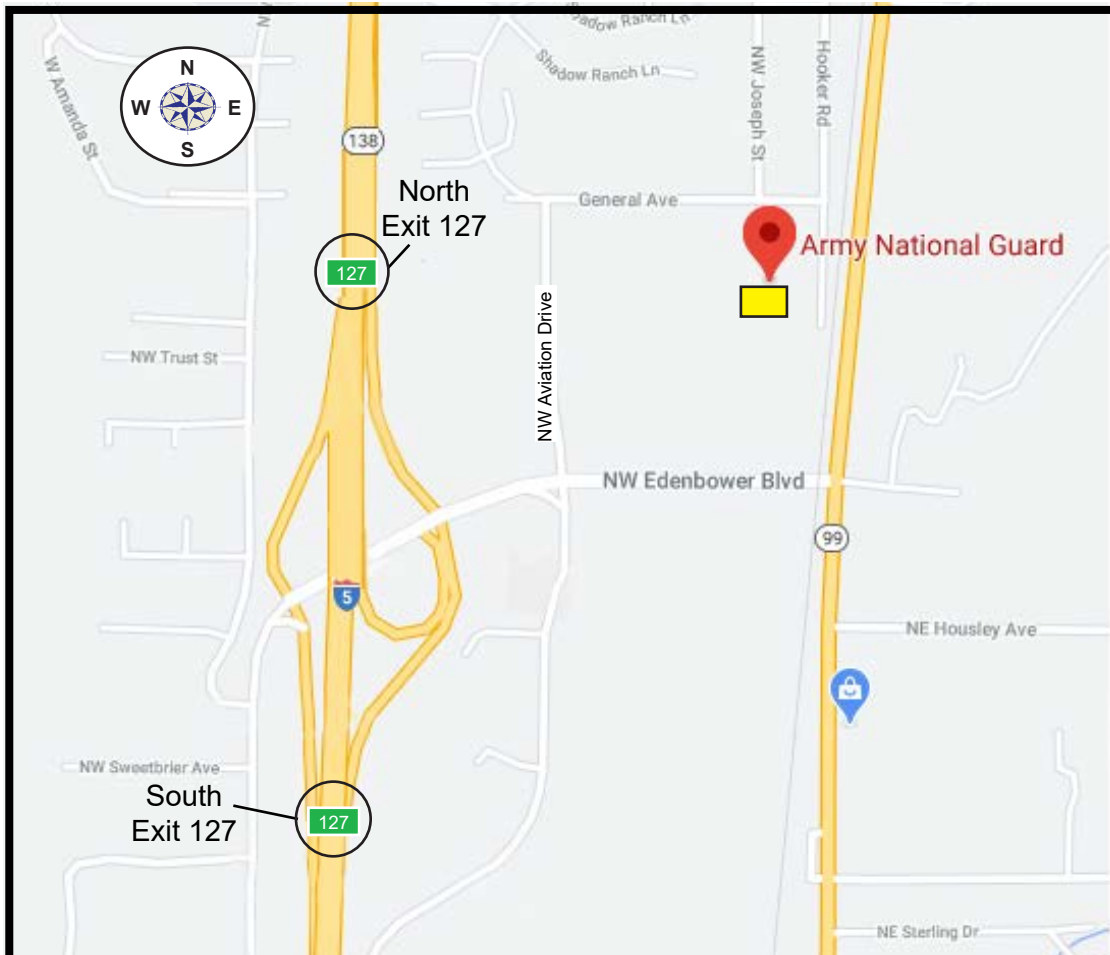

# Team Oregon Training Map - Roseburg Site

## Directions to Roseburg Army National Guard 111 General Ave, Roseburg, OR 97470

BRT, IRT and Knowledge Retest students report to classroom first.  
RSP, eRider® and Skill Retest students report directly to range.

### Driving Directions:

- From I-5 take exit 127.
- Turn East on NW Edenbower Blvd.
- Turn North on NW Aviation Dr/NW Bower St.
- Turn East on NW General Ave and proceed to stop sign.
- Turn South on Hooker Rd.
- Take immediate right into National Guard parking lot and then immediate left into smaller parking lot.
- Student parking is on East side of the National Guard building.