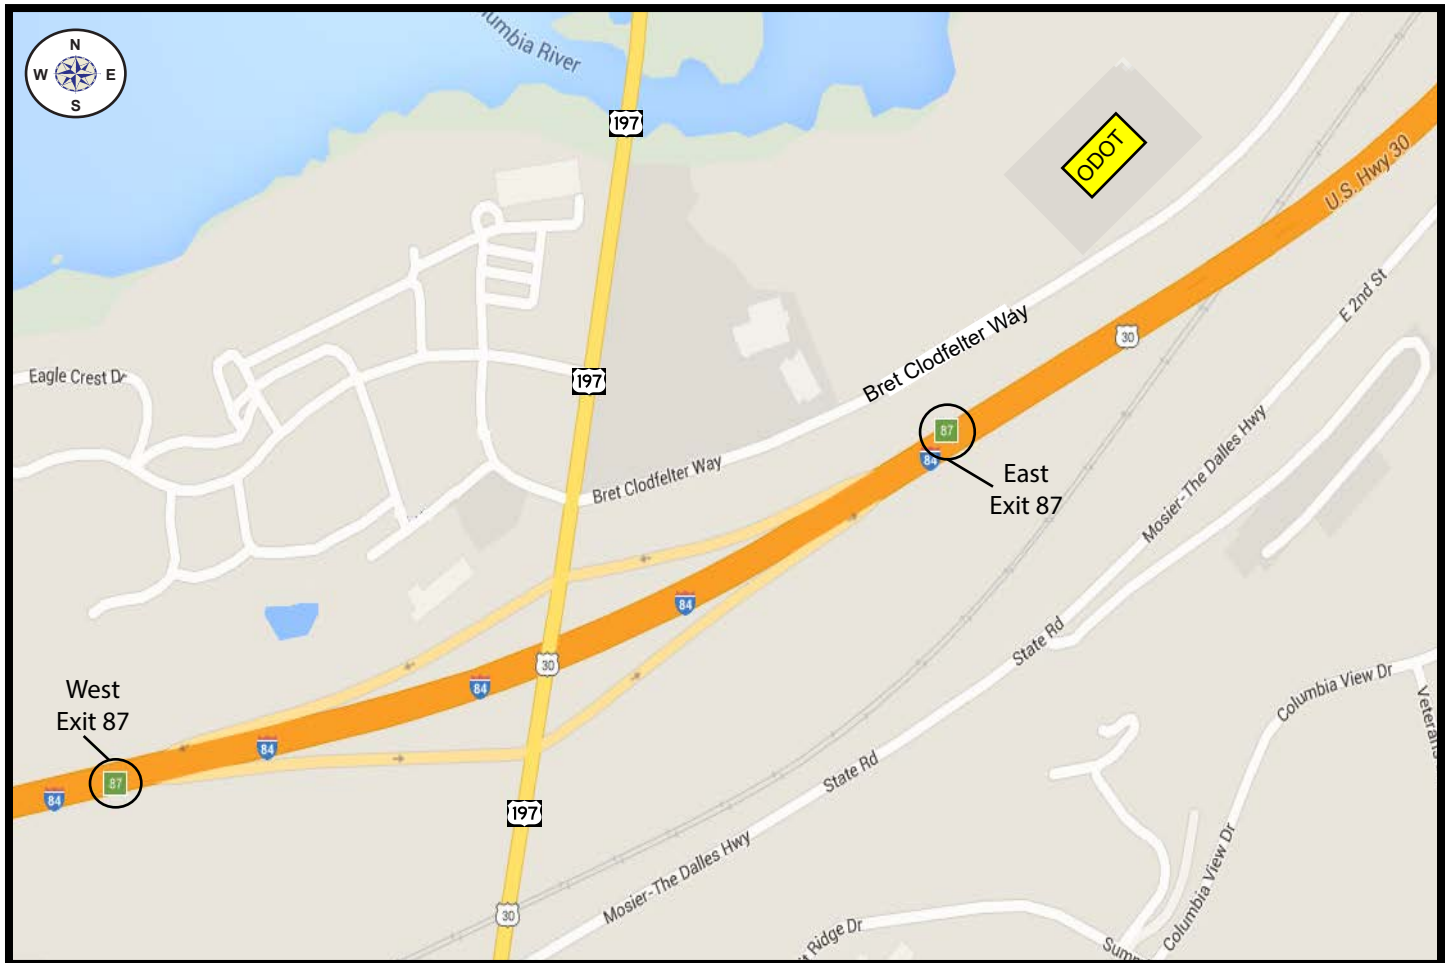

Team Oregon Training Map - The Dalles Classroom

Directions to The Dalles ODOT District 9 Headquarters 3313 Bret Clodfelter Way The Dalles, OR 97058

Driving Directions from I-84:

- Take exit 87.
- Turn north onto US-197.
- Turn right onto Bret Clodfelter Way.
- Turn left into the ODOT driveway.
- Enter the rear of the building and go down the hall.
- Follow the signs to the conference room.
- The classroom is the lower level conference room.

Team Oregon Training Map - The Dalles Range

Directions to The Columbia Gorge Regional Airport 600 Dallesport Rd. Dallesport, WA 98617

Driving Directions from I-84:

- Take exit 87.
- Turn north onto US-197.
- Cross the bridge over the Columbia River into Washington.
- Turn left onto Dallesport Rd.
- Drive approximately 1.5 miles, then turn right onto Jim Riley Loop.
- Turn right onto Wheeler Ave.
- At the pavement end, turn left onto the gravel drive.
- Continue onto inactive Runway 2 and park.