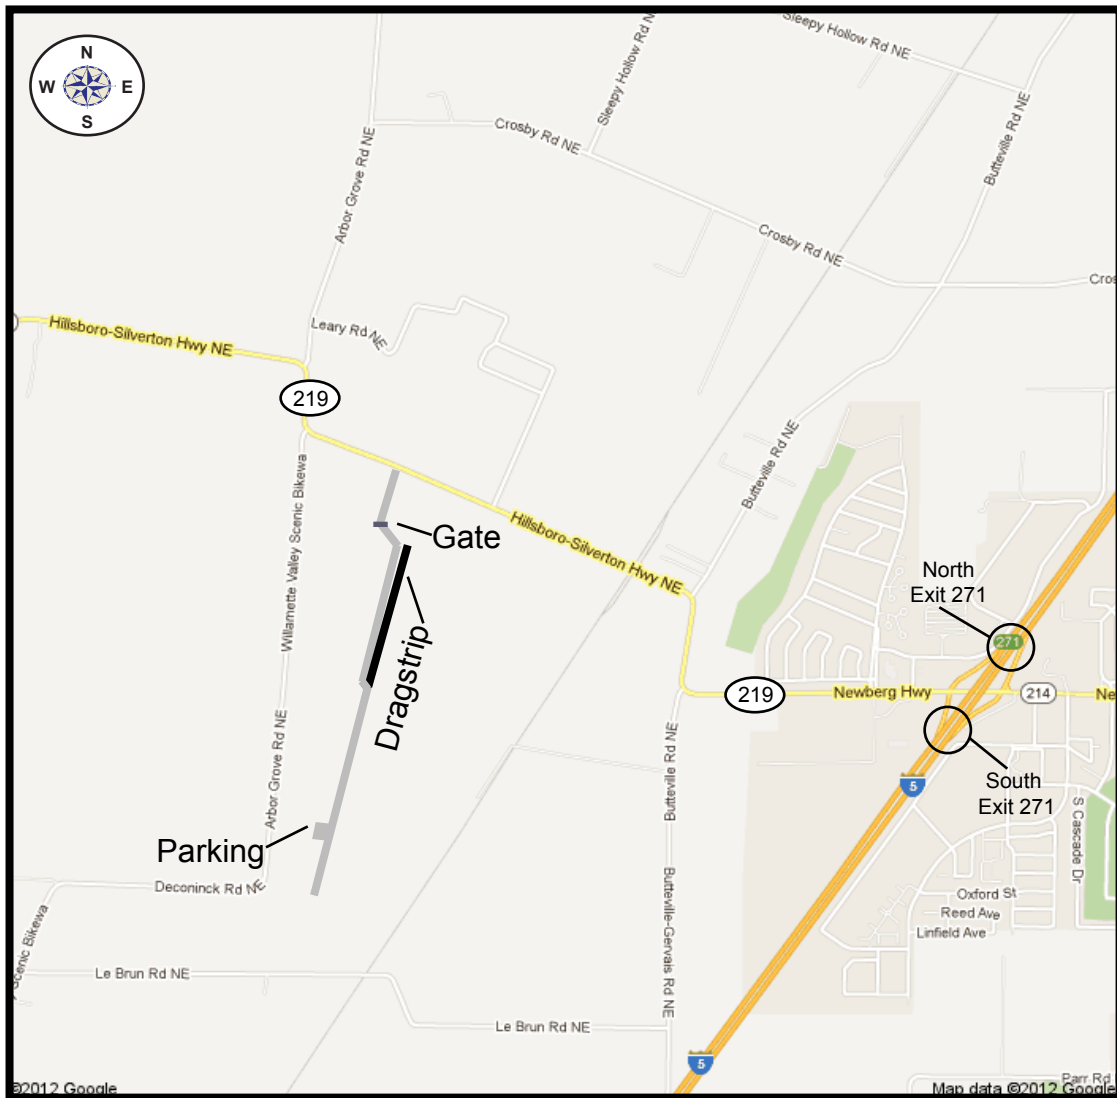

Team Oregon Training Map - Woodburn Site

Directions to the Woodburn Dragstrip 7730 Hwy 219 NE Woodburn, OR 97071

Driving Directions from I-5:

- Take exit 271.
- Turn west onto OR-219/Newberg Hwy.
- OR-219 will curve sharply right, then left, and become Hillsboro-Silverton Hwy. NE.
- Woodburn Dragstrip is on the left.
- There is a gate near the entrance. Meet there and follow the Lead Instructor to the parking area for the Dragstrip.