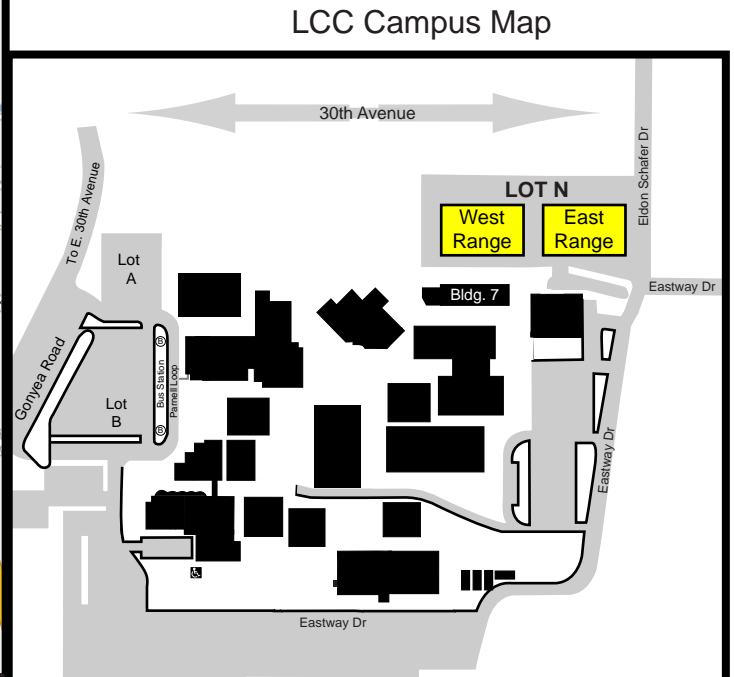

# Team Oregon Map - Eugene Training Site

## Directions to Lane Community College (LCC) 4000 East 30th Ave. Eugene, OR 97405

### Driving directions from I-5 southbound:

- Take Exit 189 and turn right/south onto McVay Hwy.
- Turn right onto E 30th Ave.
- Turn left onto Eldon Schafer Dr.
- Park in Lot N near class.

### Driving directions from I-5 northbound:

- Take Exit 189.
- Turn left onto E 30th Ave.
- Turn left onto Eldon Schafer Dr.
- Park in Lot N near class.