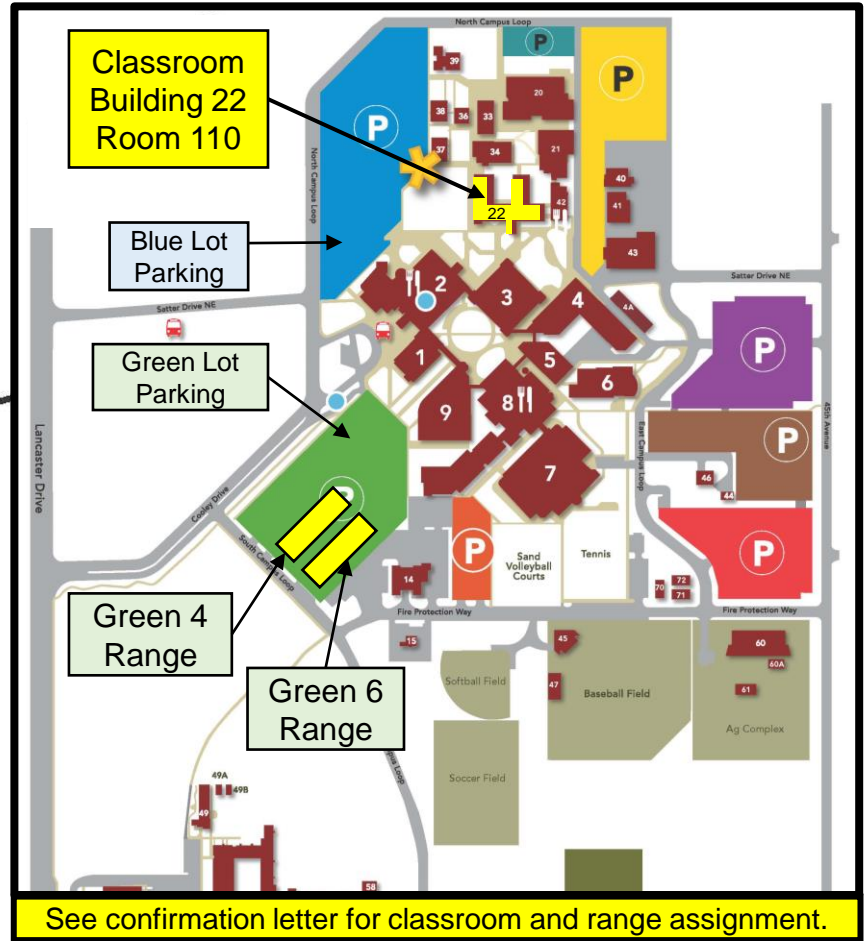

## Directions to Chemeketa Community College CCC 4000 Lancaster Drive NE Salem, OR 97305

BRT and IRT students report to classroom first.  
All other students report directly to range.

### Driving Directions from I-5 northbound:

- Take exit 256 – Lancaster Mall/Silverton.
- Turn right onto Market St. NE.
- Turn left onto Lancaster Dr. NE.
- Turn right onto Cooley Dr. NE, the main campus entrance.
- Park in Blue Lot for classroom, Green Lot for range.

### Driving Directions from From I-5 southbound:

- Take exit 260-B - Keizer/Chemawa Rd.
- Turn left onto Chemawa Rd.
- Turn right on Portland Rd.
- Turn left onto Lancaster Dr.
- Turn left onto Cooley Dr. NE, the main campus entrance.
- Park in Blue Lot for classroom, Green Lot for range.