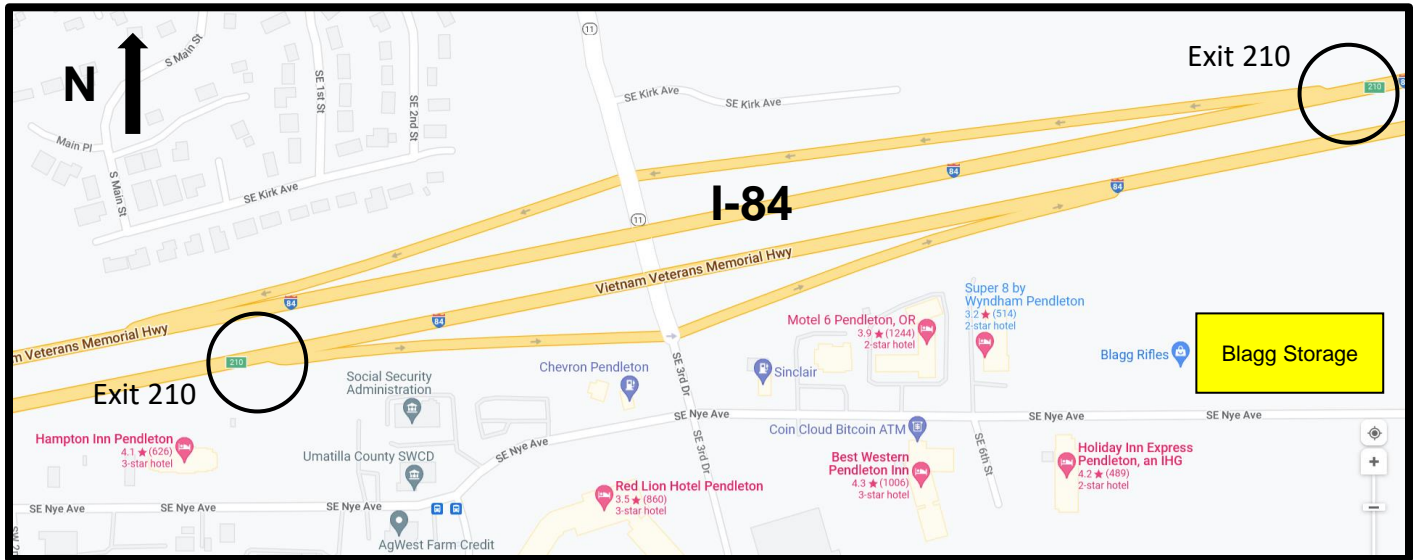

Team Oregon Mobile East Trailer Storage Map

Directions to Blagg Storage 801 SE Nye Ave., Pendleton, OR 97801

Driving Directions from I-84:

- Take exit 210.
- Turn south onto SE 3rd Dr.
- Turn left onto SE Nye Ave.
- Entrance to Blagg Storage is on the left, just past hotels.
- Signage may also say Blagg Rifle.

Access to Blagg Storage:

- Gate lock code 2004 to enter secure area

Truck and Mobile Trailer Keys:

- Key are in a lockbox mounted on the back of the Mobile East trailer.