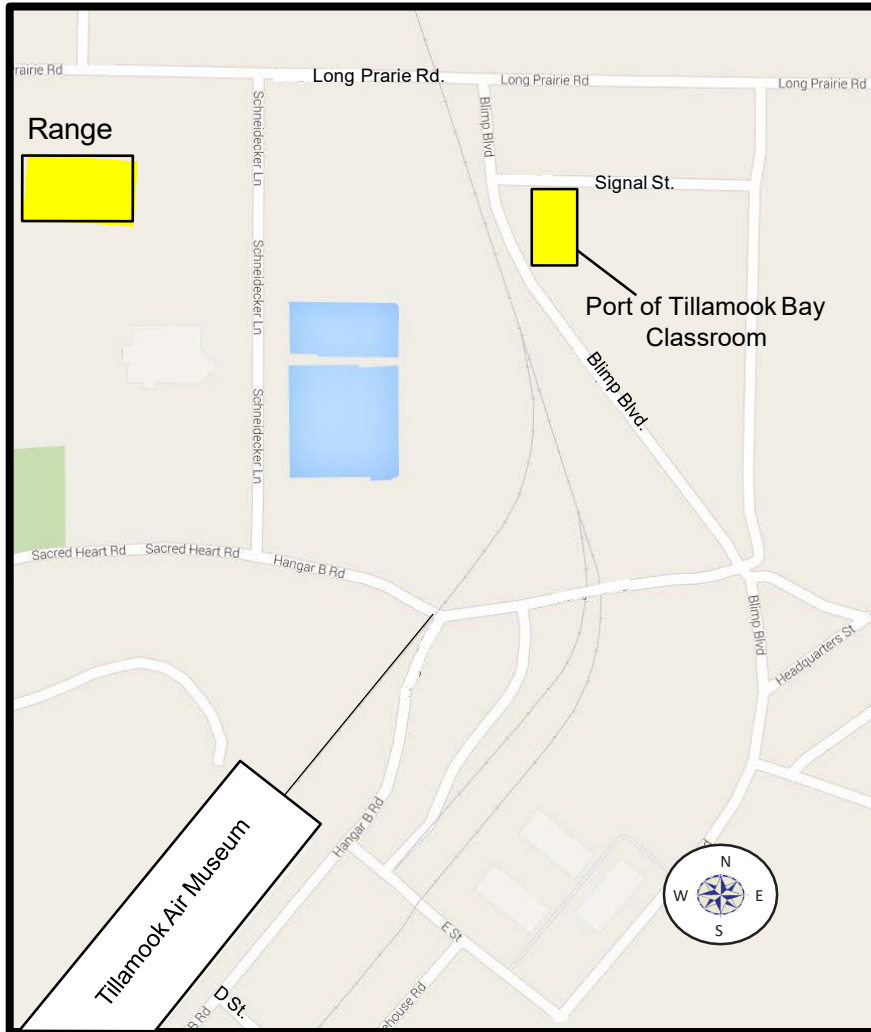

Team Oregon Training Map - Tillamook Site

Directions to Port of Tillamook Bay 4000 Blimp Blvd. Tillamook, OR 97141

BRT and IRT students report to classroom first.
RSP, eRider® and Skill Retest students report directly to range.

Note: Please use these directions to find the classroom and range. Online/GPS maps may **not** direct you to the correct locations.

Driving Directions from Hwy 101 to the Range:

- Turn east onto Long Prairie Rd.
- Turn right (south) at 5255 Long Prairie Rd. Note this is also the UPS entrance.
- Park in the gravel parking lot and approach gate to meet instructors.

Driving Directions from Hwy 101 to the Classroom:

- Turn east onto Long Prairie Rd.
- Turn right onto Blimp Blvd.
- Classroom is located on the left.

Driving Directions from the Classroom to the Range:

- From the parking lot, go north on Blimp Blvd.
- Turn left onto Long Prairie Rd (toward Hwy 101) and proceed approximately .5 miles.
- Turn left (south) at 5255 Long Prairie Rd. Note this is also the UPS entrance.
- Park in the gravel parking lot and approach gate to meet instructors.