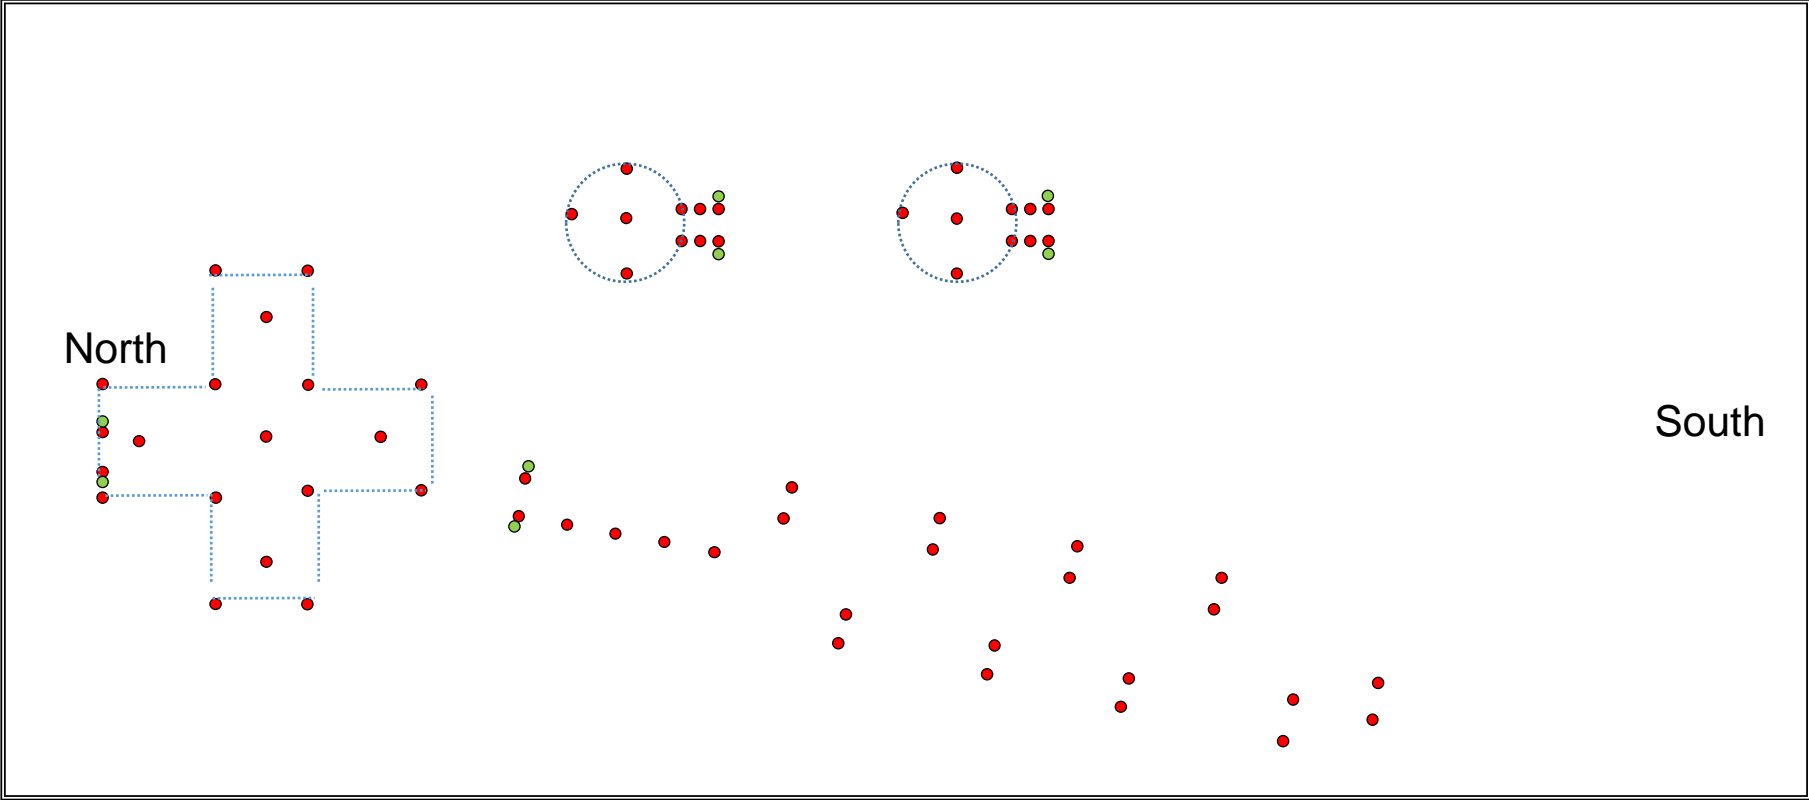

Redmond PMC Level 1 Ex. 1-2 Paint Marks Red (Not to scale)

Shed Loc.

Redmond PMC Level 1 Ex. 3-5 Paint Marks Red (Not to scale)

Shed Loc.