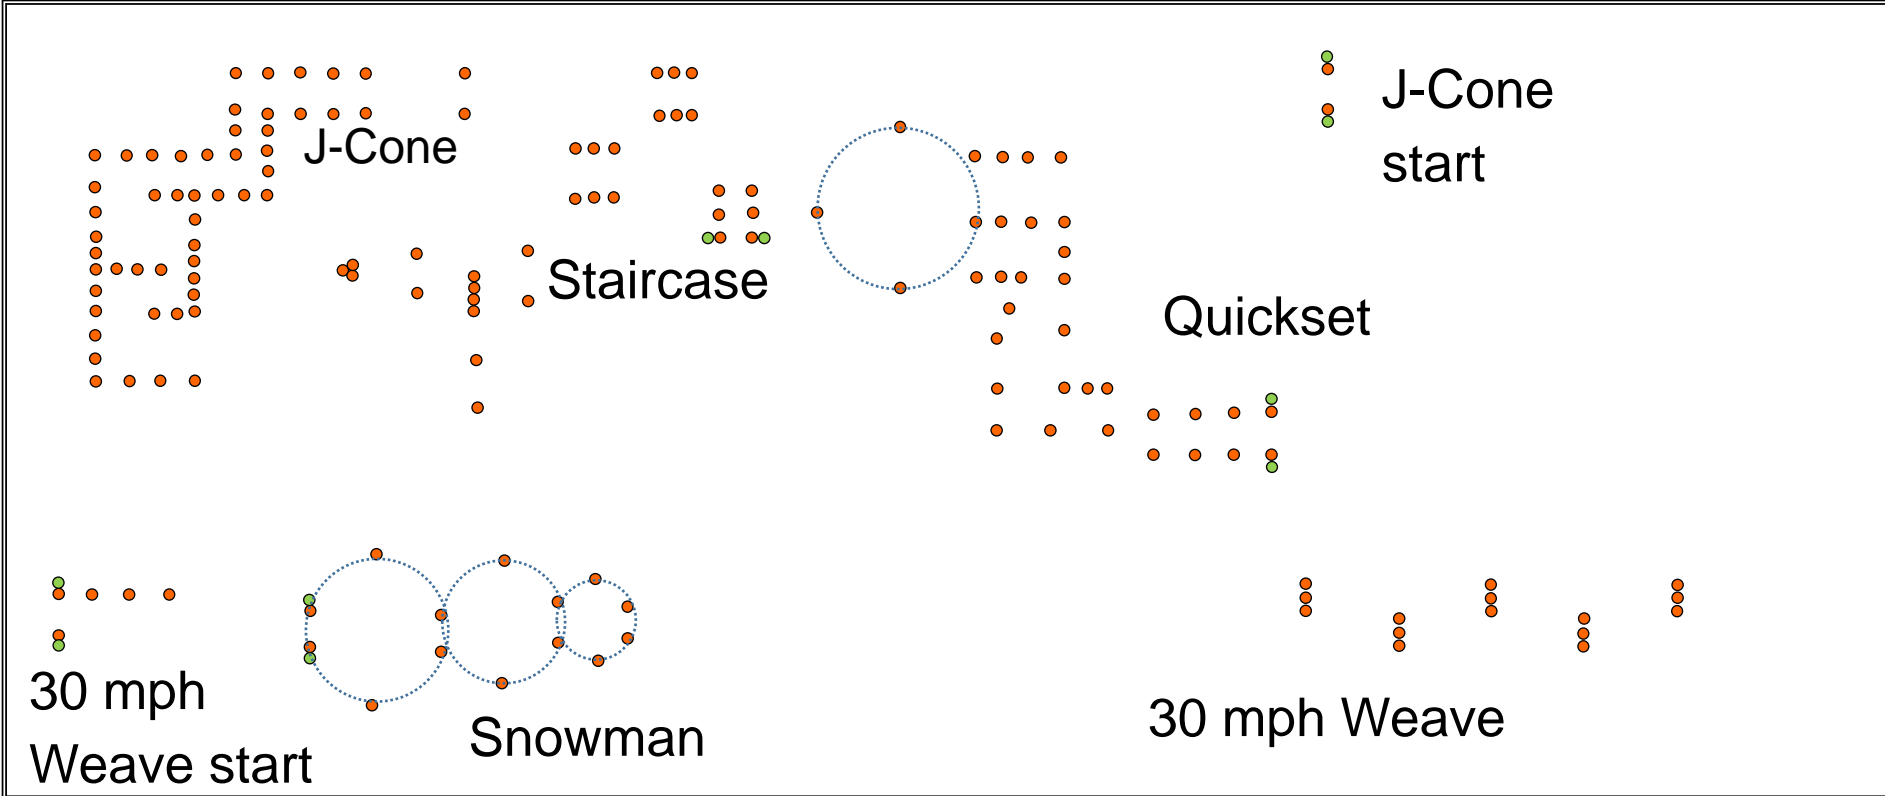

LBCC Albany PMC Level 2 Paint Marks (not to scale) Orange

Shed Loc.