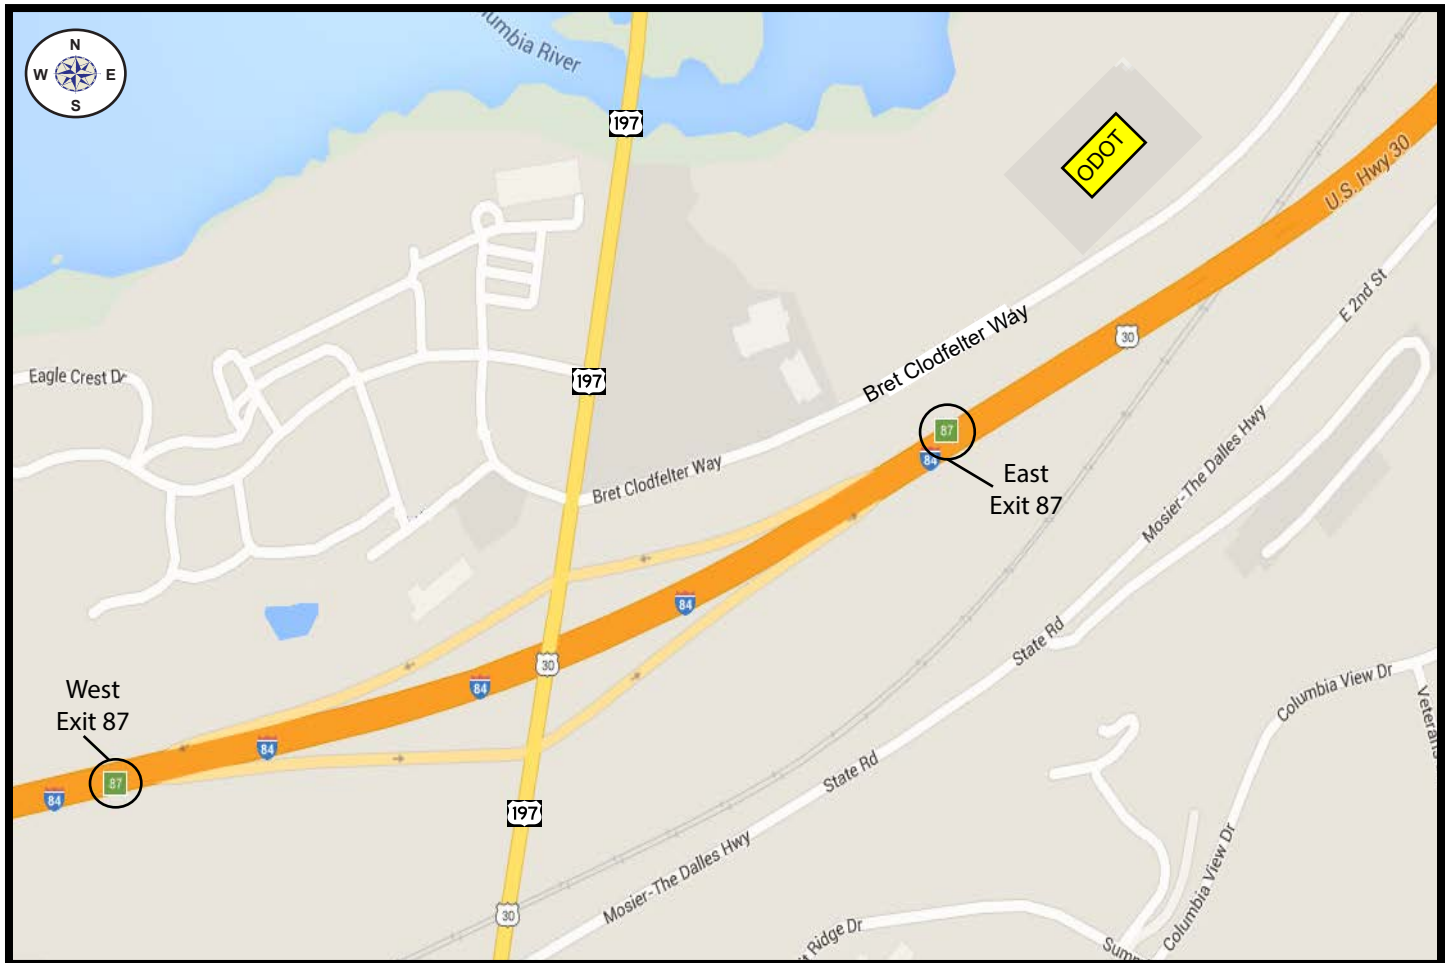

Team Oregon Training Map - The Dalles Classroom

Directions to The Dalles ODOT District 9 Headquarters 3313 Bret Clodfelter Way The Dalles, OR 97058

Driving Directions from I-84:

- Take exit 87.
- Turn north onto US-197.
- Turn right onto Bret Clodfelter Way.
- Turn left into the ODOT driveway.
- Enter the rear of the building and go down the hall.
- Follow the signs to the conference room.
- The classroom is the lower level conference room.

Team Oregon Training Map - The Dalles #2 Range

Directions to Hood Aero, the Dalles #2 Range 45 Airport Way, Dallesport, WA 98617

Driving Directions from I-84:

- Take Exit 87.
- Turn north onto US-197.
- Cross the bridge over the Columbia River into Washington.
- Turn left onto Dallesport Rd.
- Drive approximately 1.5 miles and turn right on Jim Riley Loop to Hood Aero.
- Park in any open space.