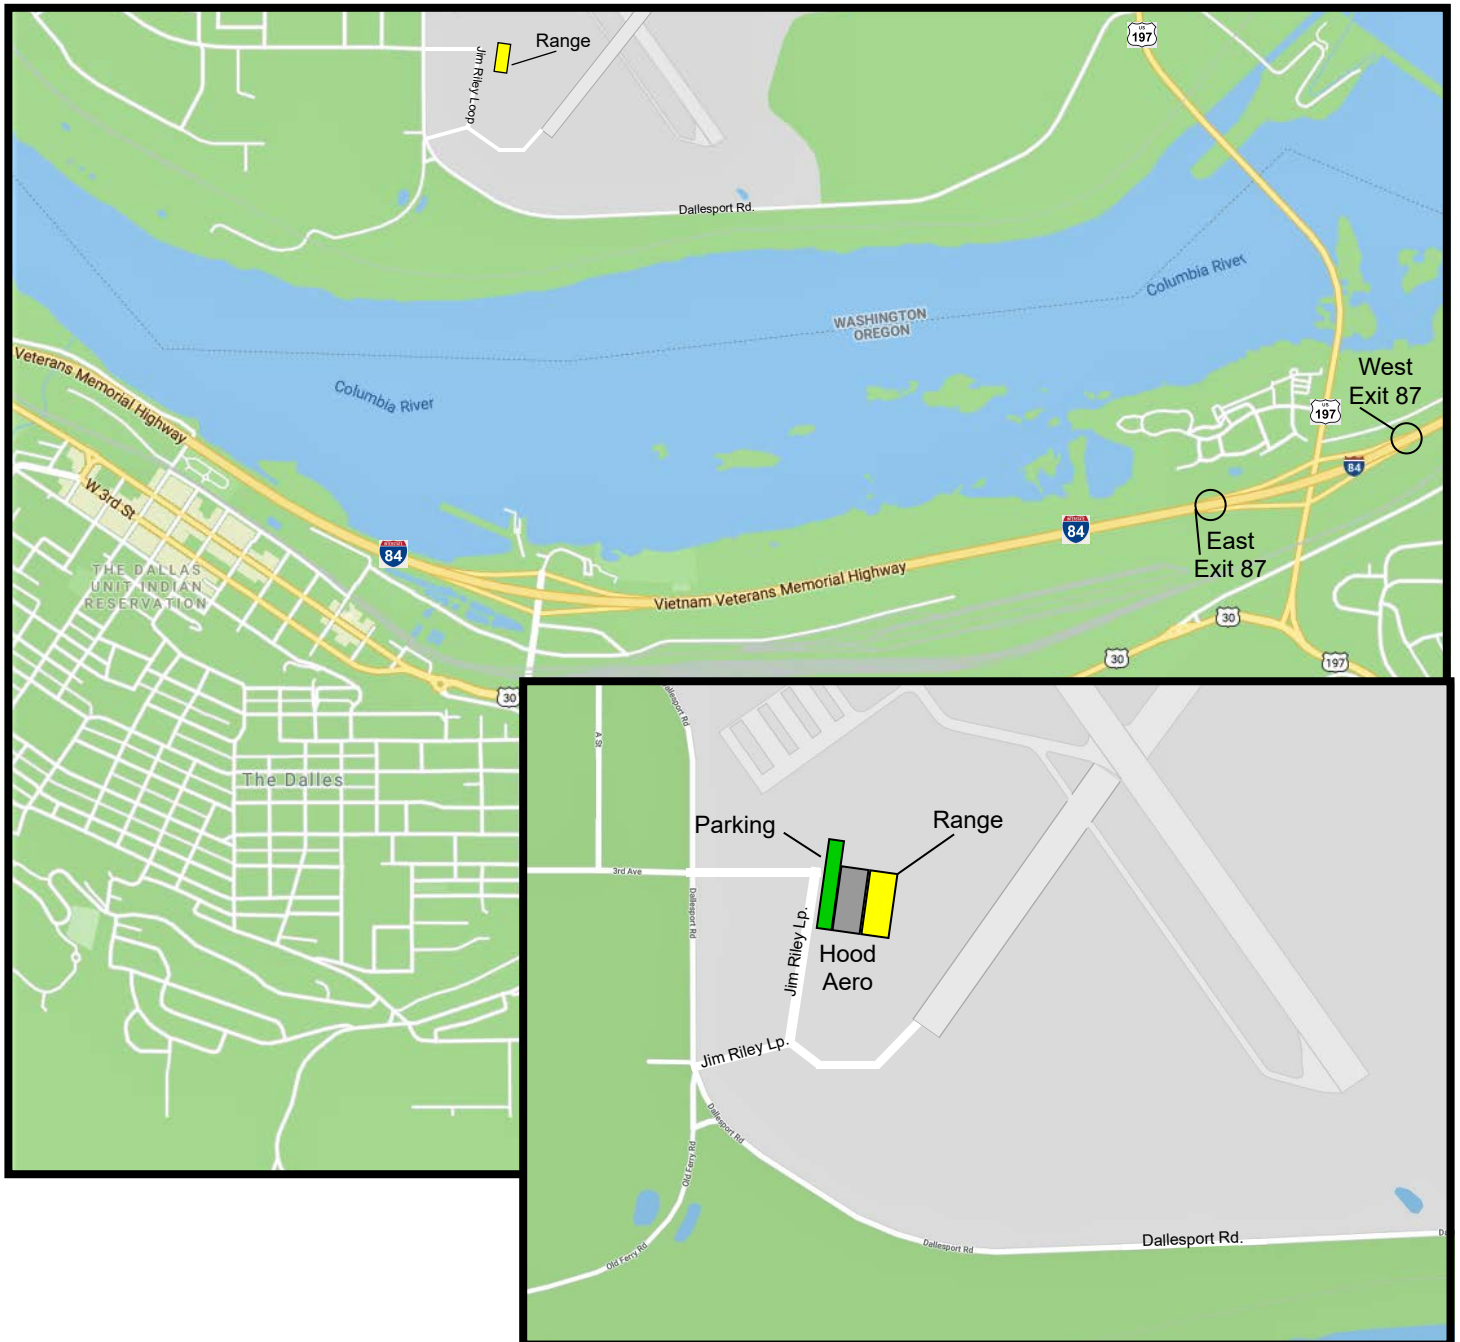

Team Oregon Training Map - The Dalles Classroom

Directions to The Dalles ODOT District 9 Headquarters 3313 Bret Clodfelter Way The Dalles, OR 97058

Driving Directions from I-84:

- Take exit 87.
- Turn north onto US-197.
- Turn right onto Bret Clodfelter Way.
- Turn left into the ODOT driveway.
- Enter the rear of the building and go down the hall.
- Follow the signs to the conference room.
- The classroom is the lower level conference room.

Team Oregon Training Map - The Dalles #2 Range

Directions to Hood Aero, the Dalles #2 Range 45 Airport Way, Dallesport, WA 98617

Driving Directions from I-84:

- Take Exit 87.
- Turn north onto US-197.
- Cross the bridge over the Columbia River into Washington.
- Turn left onto Dallesport Rd.
- Drive approximately 1.5 miles and turn right on Jim Riley Loop to Hood Aero.
- Park in any open space.