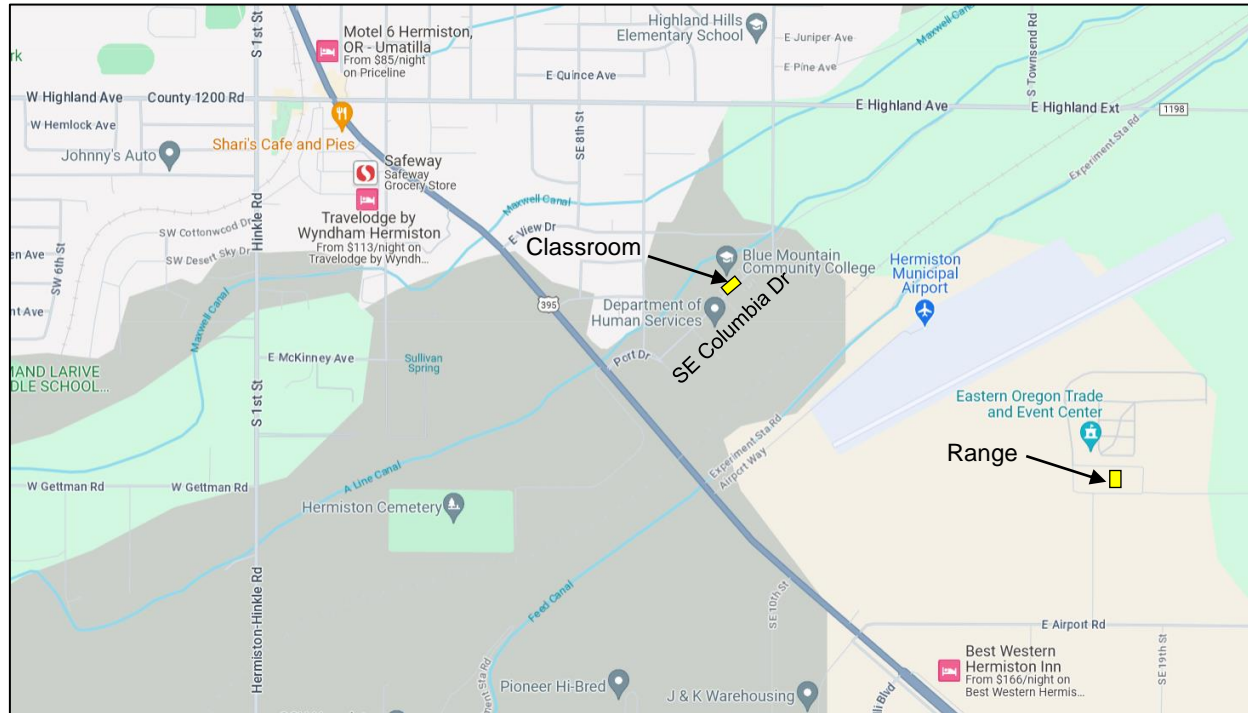

Driving directions from I-84:

- Take Exit 188 for US 395 north.
- Continue approximately 5 miles.
- Turn right/east onto E Airport Road.
- Continue for approximately 0.4 miles.
- Turn left/north into EOTEC facility. Watch for signs.

Driving directions from downtown Hermiston:

- Take Hwy 395 south less than 2 miles.
- Turn left/east onto E Airport Rd.
- Continue approximately 0.4 miles.
- Turn left/north into EOTEC facility. Watch for signs.

Driving directions from Team Oregon classroom:

- Follow SE Columbia Dr and Port Dr to Hwy 395.
- Turn left/south on Hwy 395 and follow approximately 0.7 miles
- Turn left/east onto E Airport Road, follow approximately 0.4 miles.
- Turn left/north into EOTEC facility. Watch for signs.

Team Oregon Training Map – Hermiston Range

Directions to Eastern Oregon Trade and Event Center (EOTEC) 1705 E Airport Rd. Hermiston, OR 97838

BRT and IRT students report to classroom first (previous page).
All other students report directly to range.