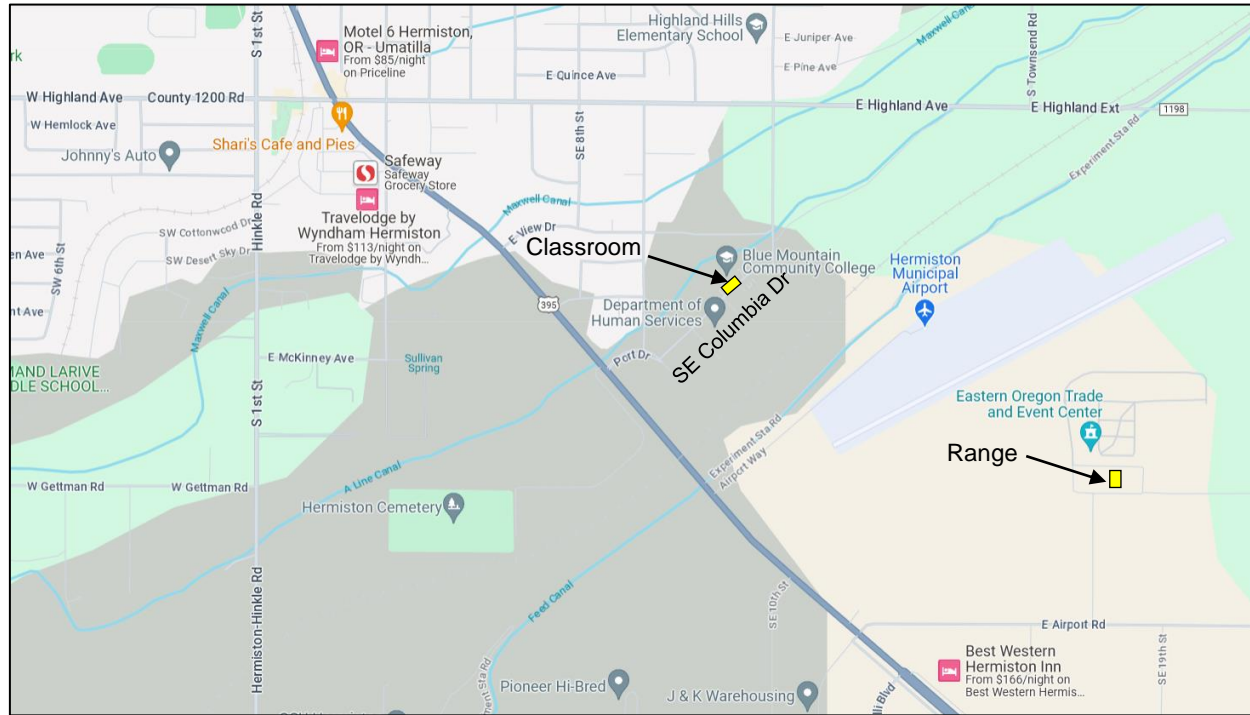

Team Oregon Training Map – Hermiston Classroom

Directions to Blue Mountain Community College (BMCC) 975 SE Columbia Dr. Hermiston, OR 97838

BRT and IRT students report to classroom first.
All other students report directly to range (next page).

Driving directions from I-84:

- Take Exit 188 for US 395 north.
- Continue approximately 5 miles.
- Turn right/east onto E Airport Road.
- Continue for approximately 0.4 miles.
- Turn left/north into EOTEC facility. Watch for signs.

Driving directions from Team Oregon classroom:

- Follow SE Columbia Dr and Port Dr to Hwy 395.
- Turn left/south on Hwy 395 and follow approximately 0.7 miles
- Turn left/east onto E Airport Road, follow approximately 0.4 miles.
- Turn left/north into EOTEC facility. Watch for signs.

Driving directions from I-84:

- Take Exit 188 for US 395 north.
- Continue for approximately 6 miles.
- Turn right/east onto Port Dr.
- Turn left on SE Columbia Dr.
- Turn left into BMCC parking lot.
- Classroom is located in room 133.