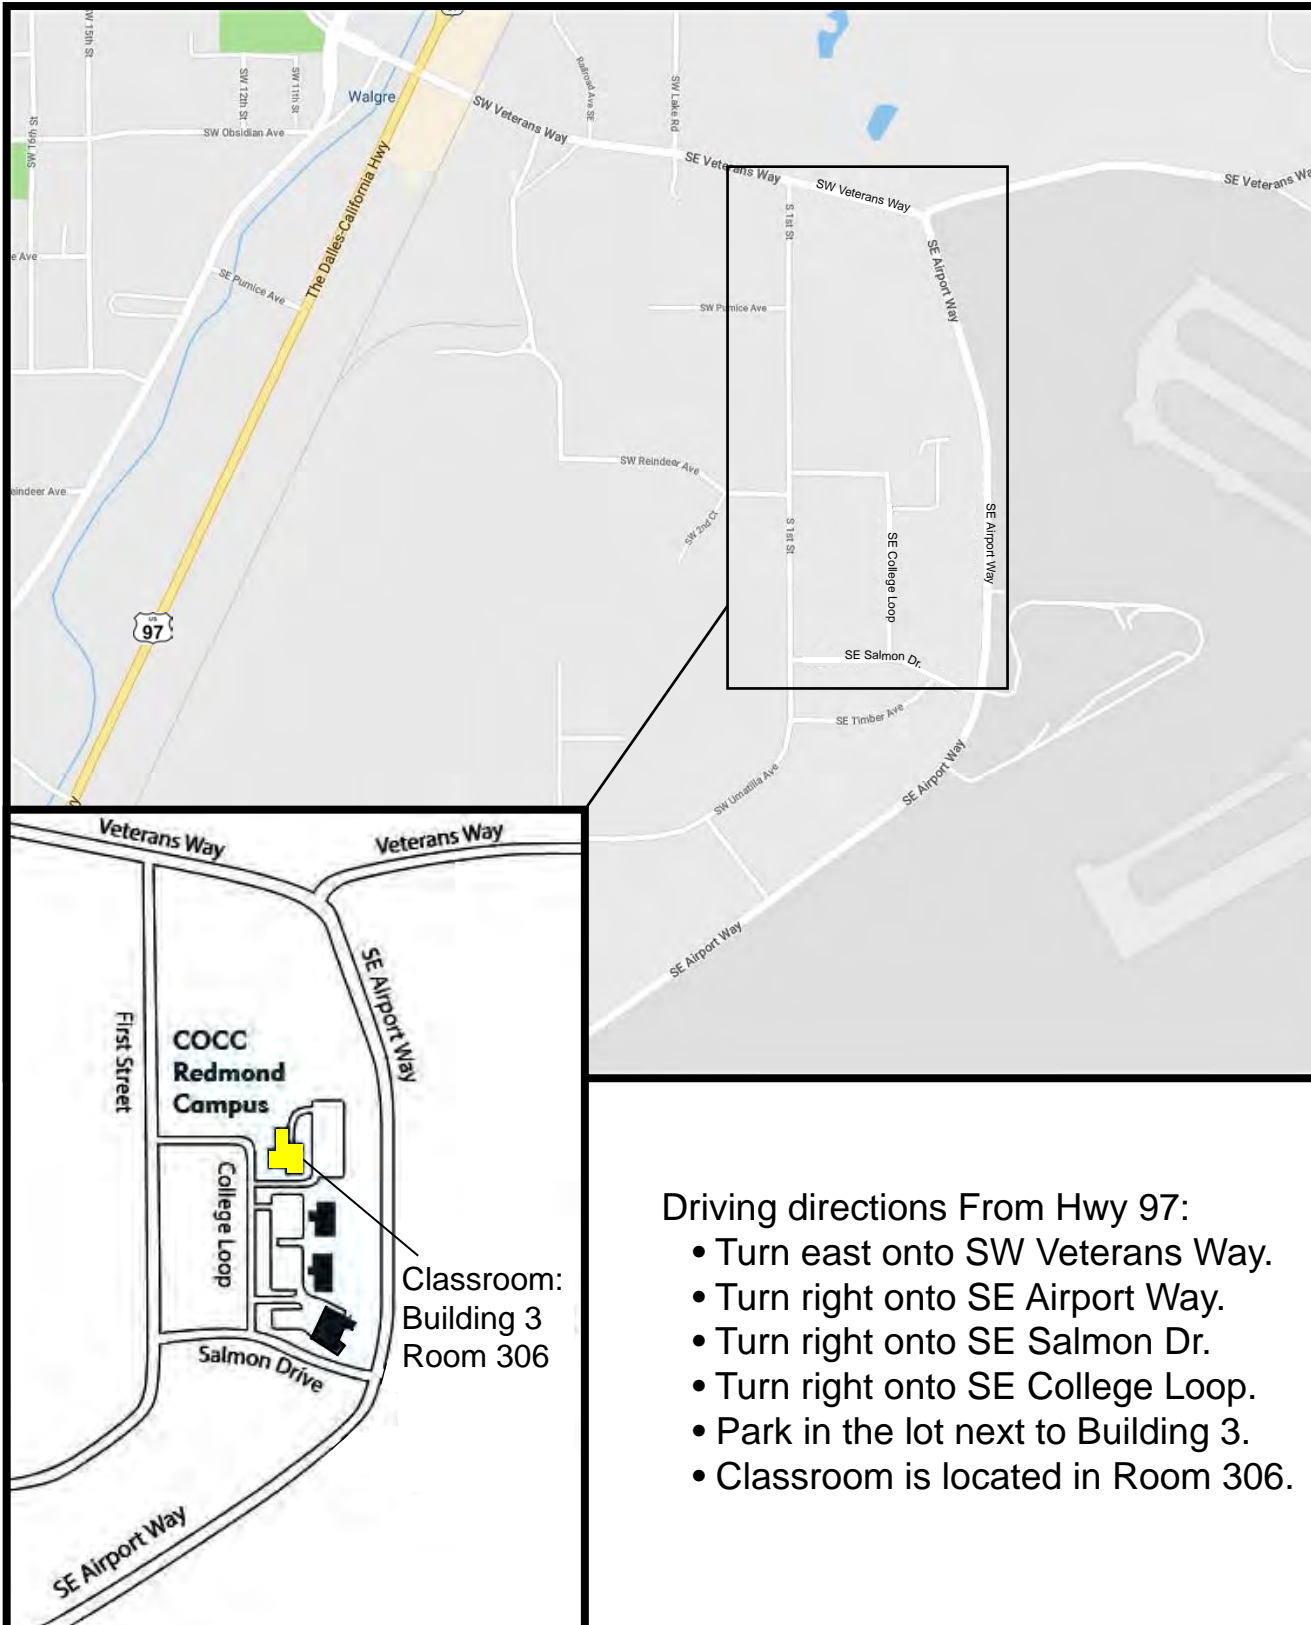

Team Oregon Map - Redmond Training Site Classroom

Directions to Central Oregon Community College - Redmond Campus 2030 SE College Loop, Building. 3 Redmond, OR 97756

BRT and IRT students report to classroom first.
All other students report directly to range (next page).

Team Oregon Training Map - Redmond Range

Directions to: Deschutes County Fairgrounds 3800 SE Airport Way Redmond, OR 97756

BRT, IRT and Knowledge Retest students report to classroom first.
ABC, PMC, RSP, eRider™ and Skill Retest students report directly to range.

The Deschutes County Fairground complex is located on the south edge of Redmond off Hwy 97, near the airport.

Driving Directions From Hwy 97:

- Take Exit 124 for Airport Way.
- Turn east onto SE Airport Way.
- Turn right onto Mt. Jefferson Dr.
- Mt. Jefferson Dr. will end at Central Oregon Dr.
- For Range A, turn right onto Central Oregon Dr.
- For Range D, turn left onto Central Oregon Dr.