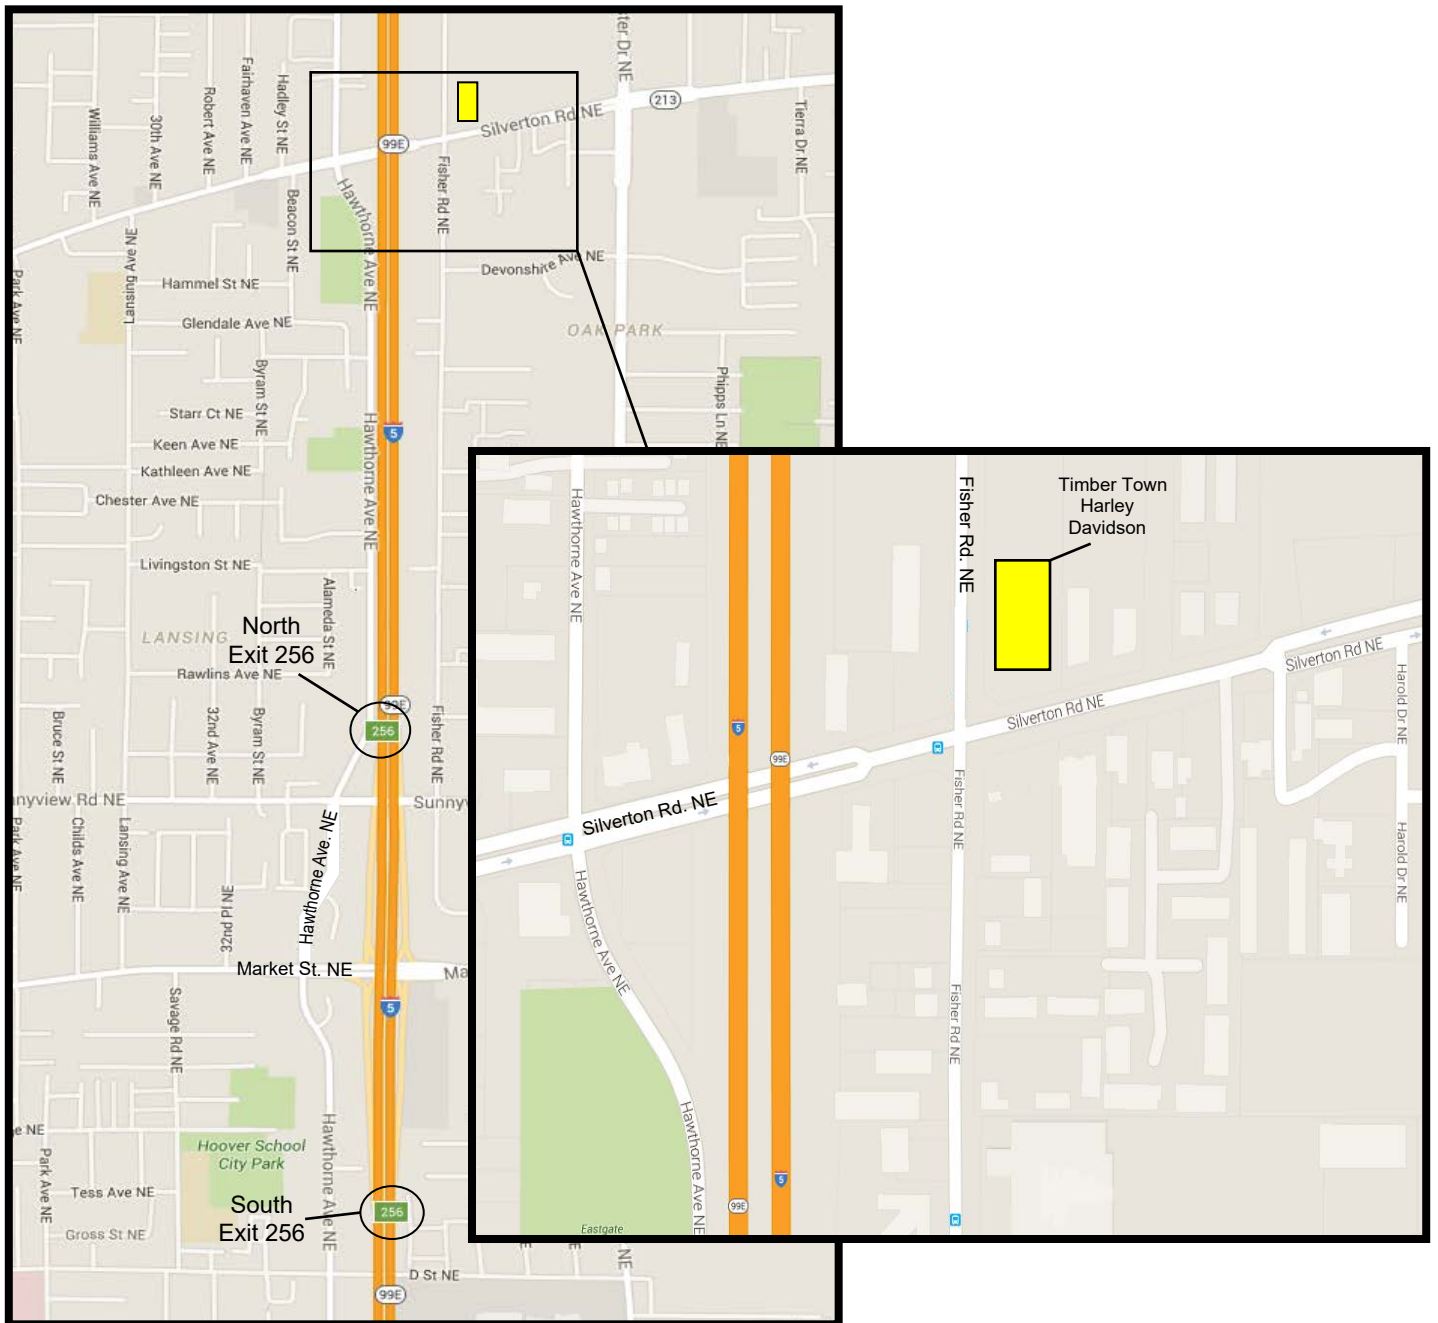

Team Oregon Training Site - Timber Town HD Classroom

Directions to Timber Town Harley Davidson Classroom 3601 Silverton Rd. NE Salem, OR 97301

Driving Directions from I-5:

- Take exit 256 - Market St. NE.
- Turn west onto Market St. NE.
- Take the first right onto Hawthorne Ave. NE.
- Turn right onto Silverton Rd. NE.
- Take the first left onto Fisher Rd. NE
- Turn into the first driveway on your right.

Team Oregon Training Map - Salem Range

Directions to Chemeketa Community College (CCC) 4000 Lancaster Drive NE Salem, OR 97305

Driving Directions from I-5 northbound:

- Take exit 256 – Lancaster Mall/Silverton.
- Turn right onto Market St. NE.
- Turn left onto Lancaster Dr. NE.
- Turn right onto Cooley Dr. NE, the main campus entrance.

Driving Directions from From I-5 southbound:

- Take exit 260-B - Keizer/Chemawa Rd.
- Turn left onto Chemawa Rd.
- Turn right on Portland Rd.
- Turn left onto Lancaster Dr.
- Turn left onto Cooley Dr. NE, the main campus entrance.