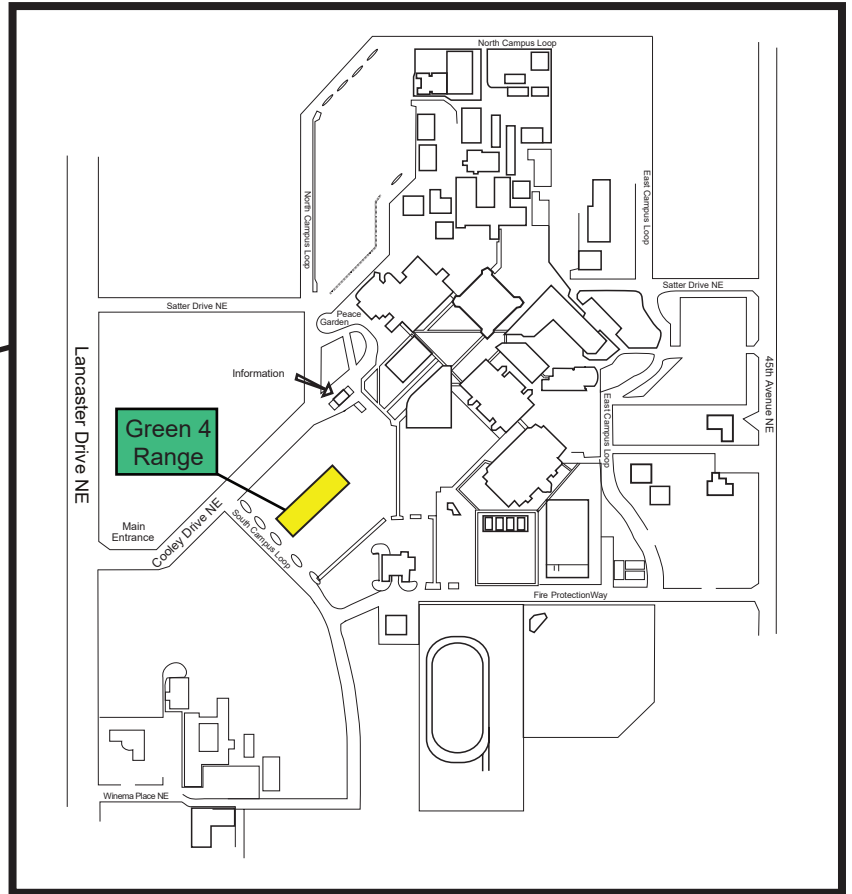

Team Oregon Training Site - Timber Town HD Classroom

Directions to Timber Town Harley Davidson Classroom 3601 Silverton Rd. NE Salem, OR 97301

Driving Directions from I-5:

- Take exit 256 - Market St. NE.
- Turn west onto Market St. NE.
- Take the first right onto Hawthorne Ave. NE.
- Turn right onto Silverton Rd. NE.
- Take the first left onto Fisher Rd. NE
- Turn into the first driveway on your right.

Team Oregon Training Map - Salem Range

Directions to Chemeketa Community College (CCC) 4000 Lancaster Drive NE Salem, OR 97305

Driving Directions from I-5 northbound:

- Take exit 256 – Lancaster Mall/Silverton.
- Turn right onto Market St. NE.
- Turn left onto Lancaster Dr. NE.
- Turn right onto Cooley Dr. NE, the main campus entrance.

Driving Directions from From I-5 southbound:

- Take exit 260-B - Keizer/Chemawa Rd.
- Turn left onto Chemawa Rd.
- Turn right on Portland Rd.
- Turn left onto Lancaster Dr.
- Turn left onto Cooley Dr. NE, the main campus entrance.