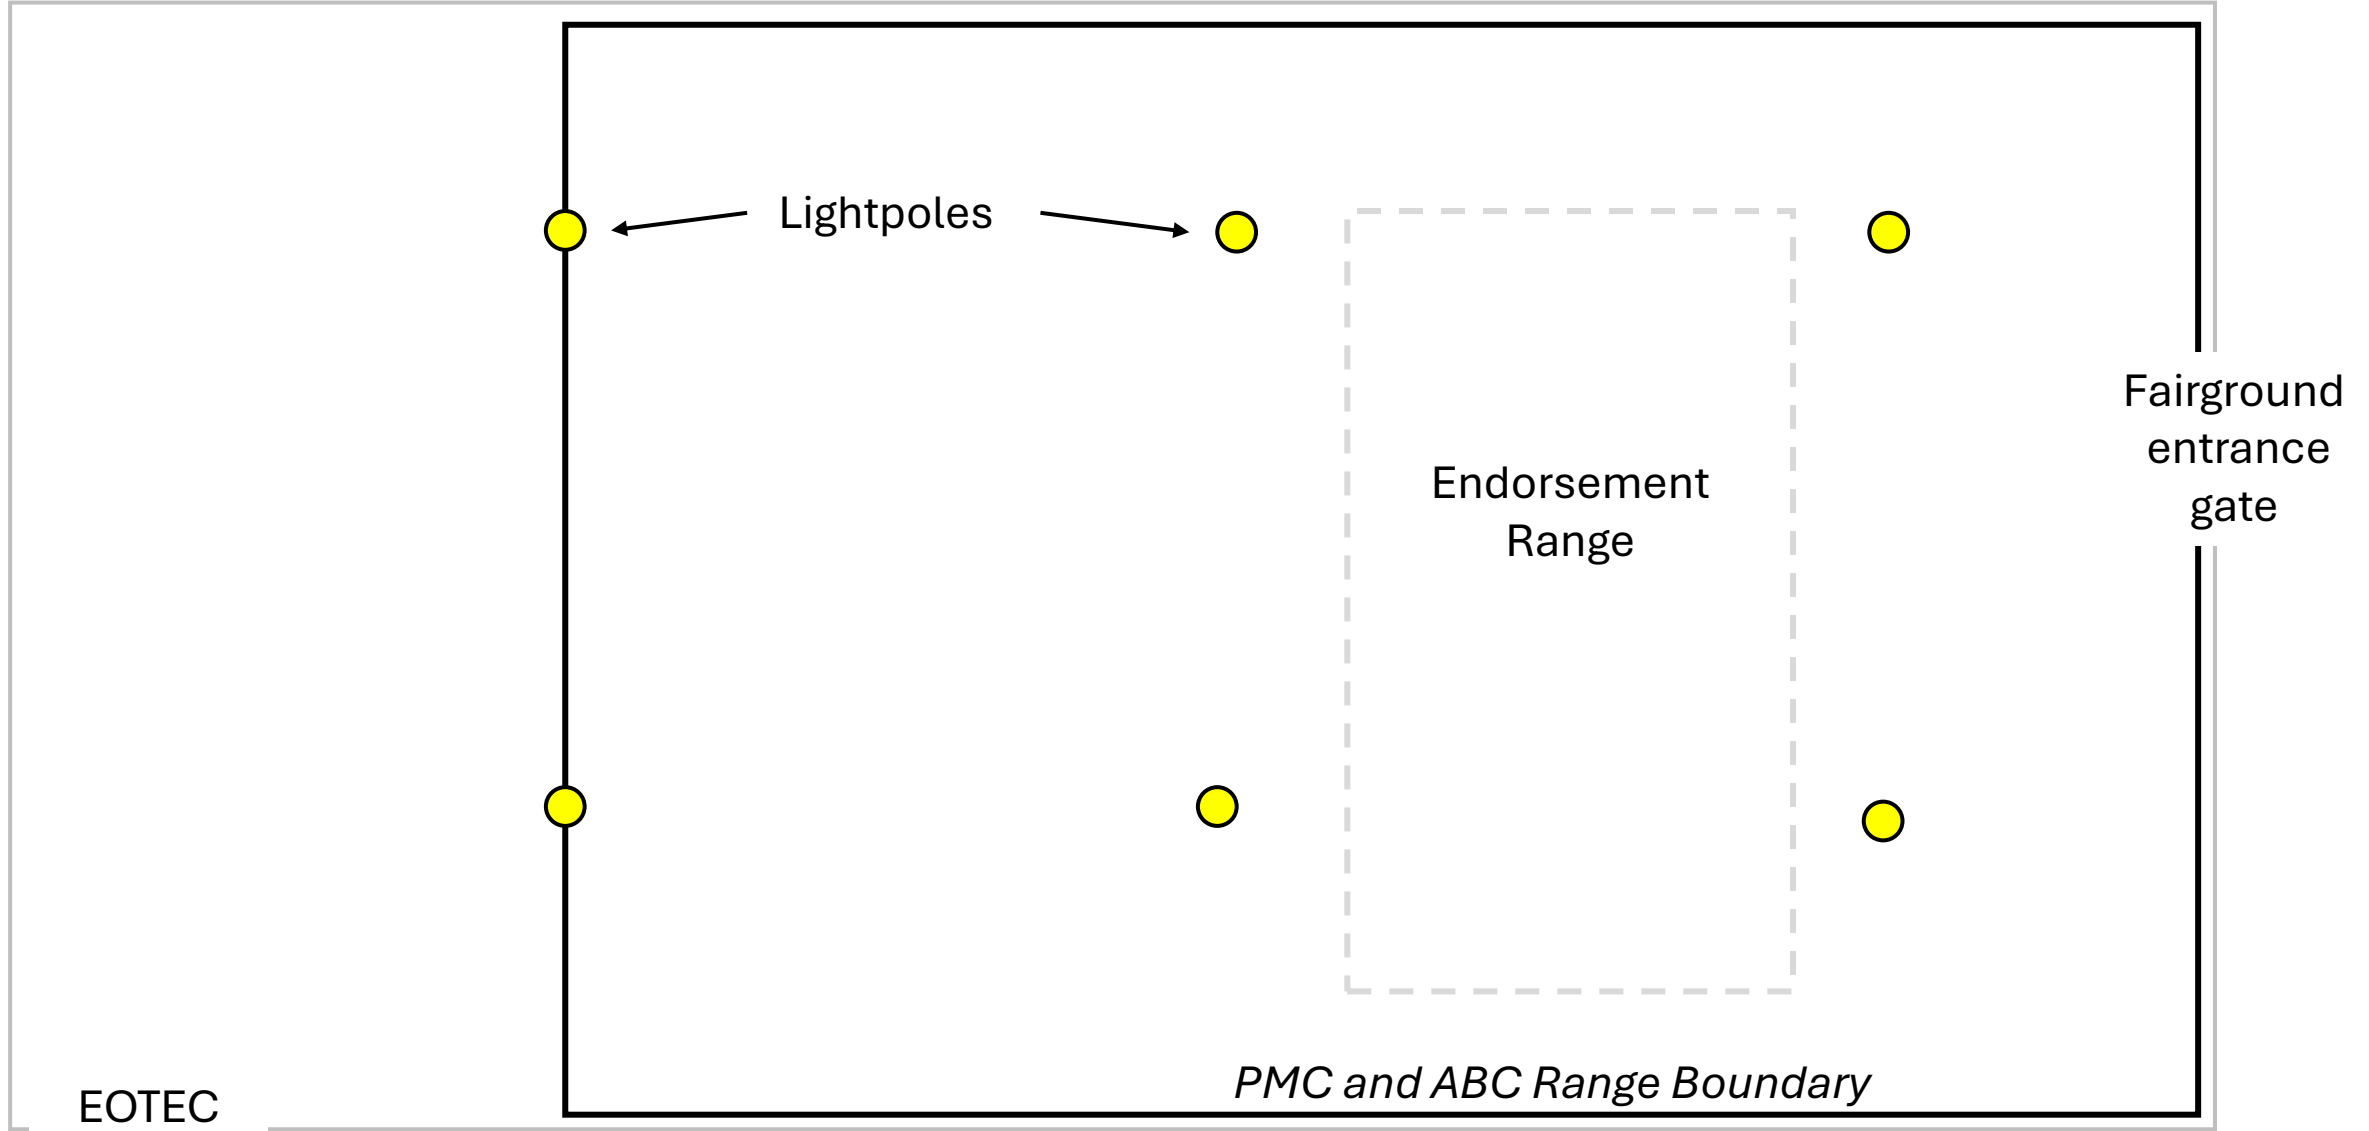

Main building

Restrooms

Lightpoles

Endorsement  
Range

Fairground  
entrance  
gate

*PMC and ABC Range Boundary*

EOTEC  
Driveway  
Entrance

ABC Markings: Green dots or stars

POT