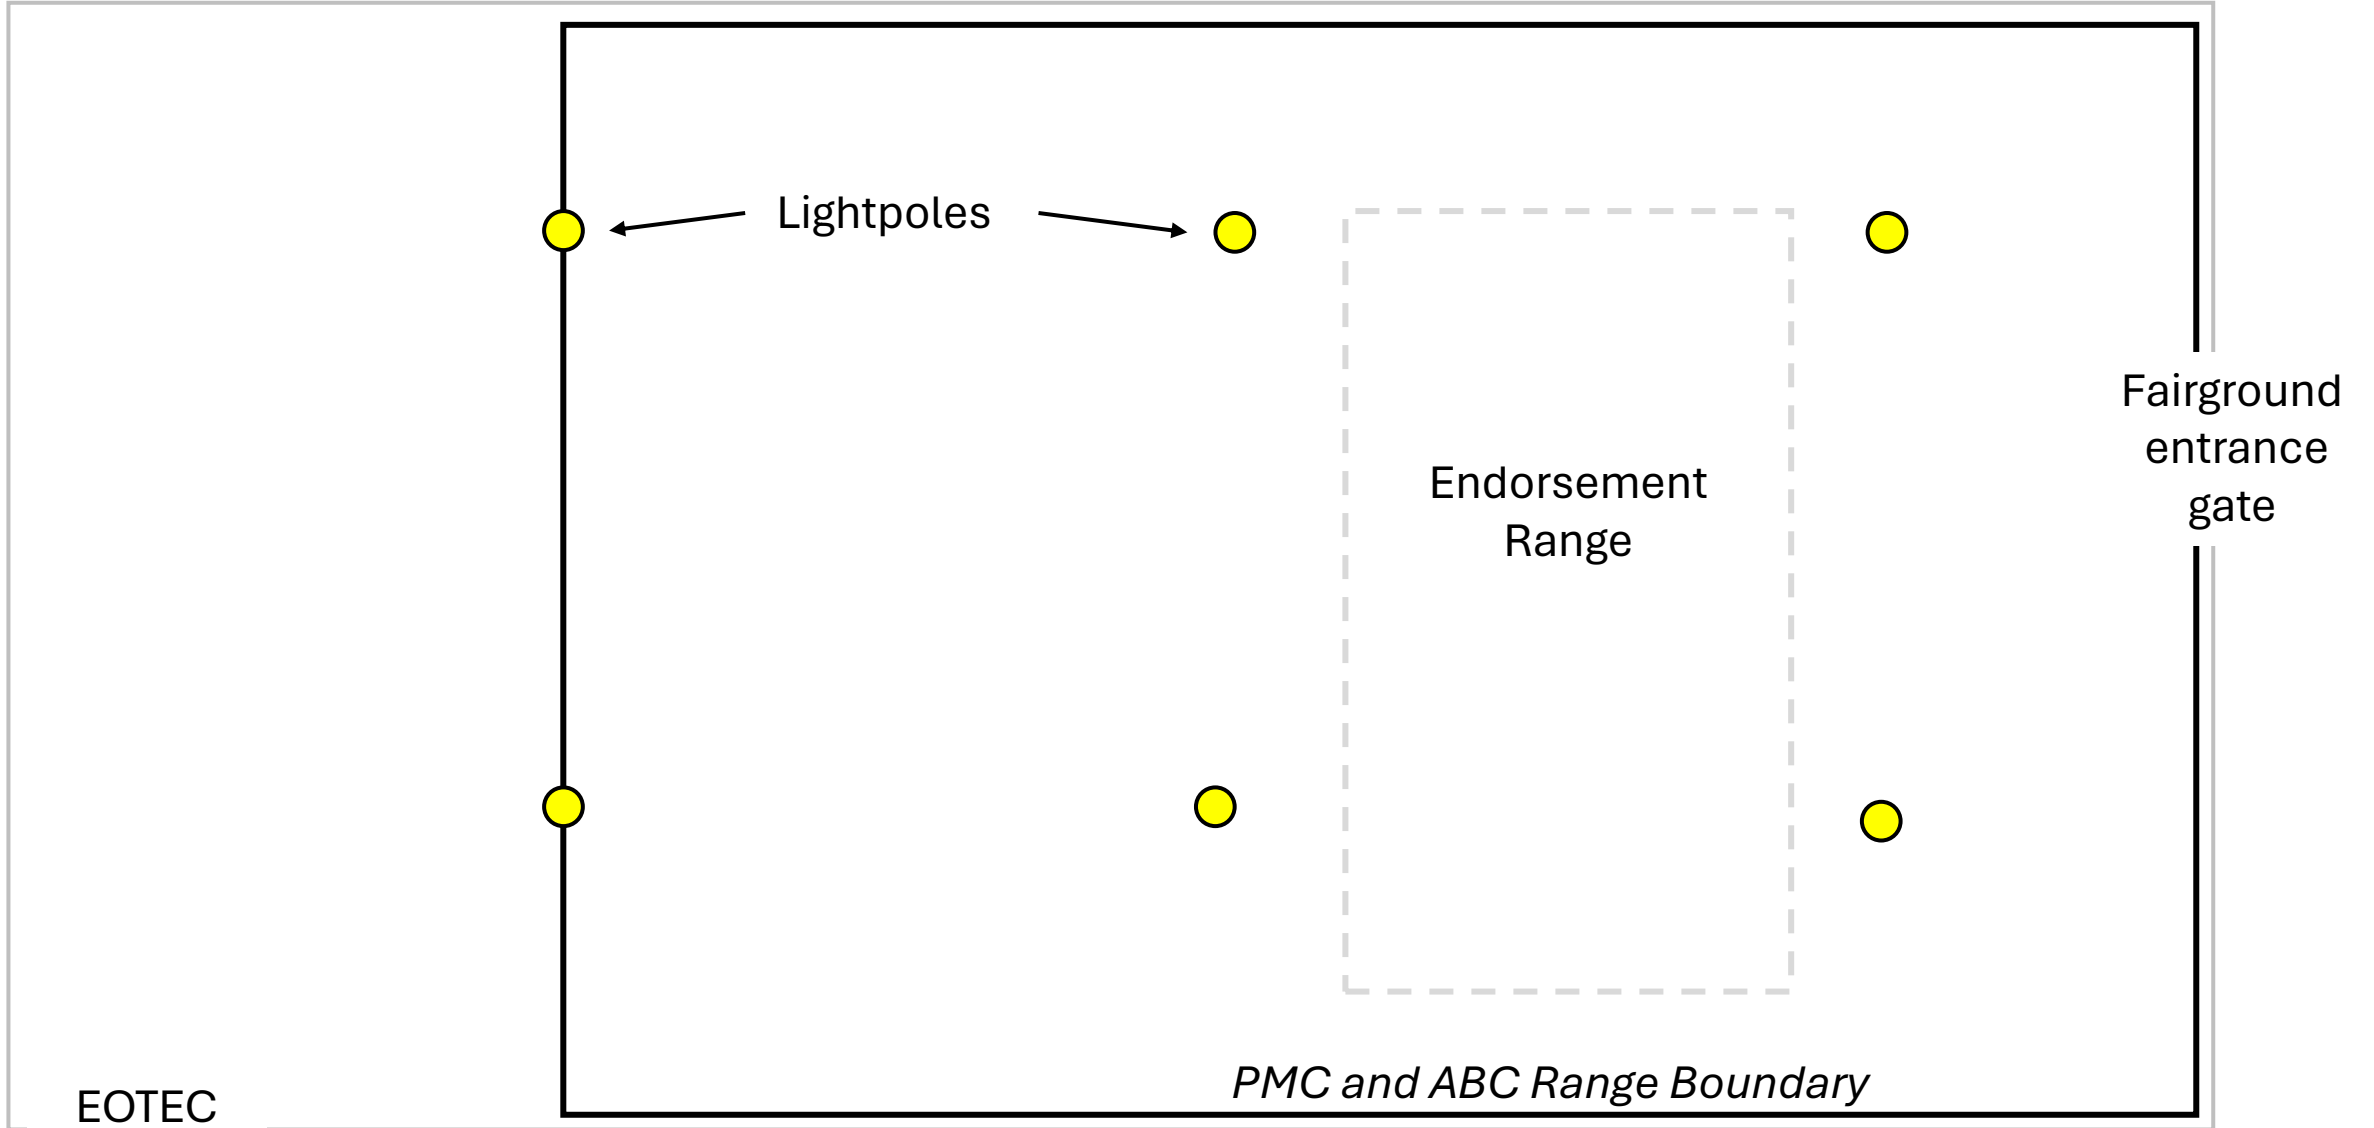

North

ABC and PMC Range Area

Main building

Restrooms

Lightpoles

Endorsement
Range

Fairground
entrance
gate

PMC and ABC Range Boundary

EOTEC
Driveway
Entrance

Hermiston PMC1 currently painted in orange w/green