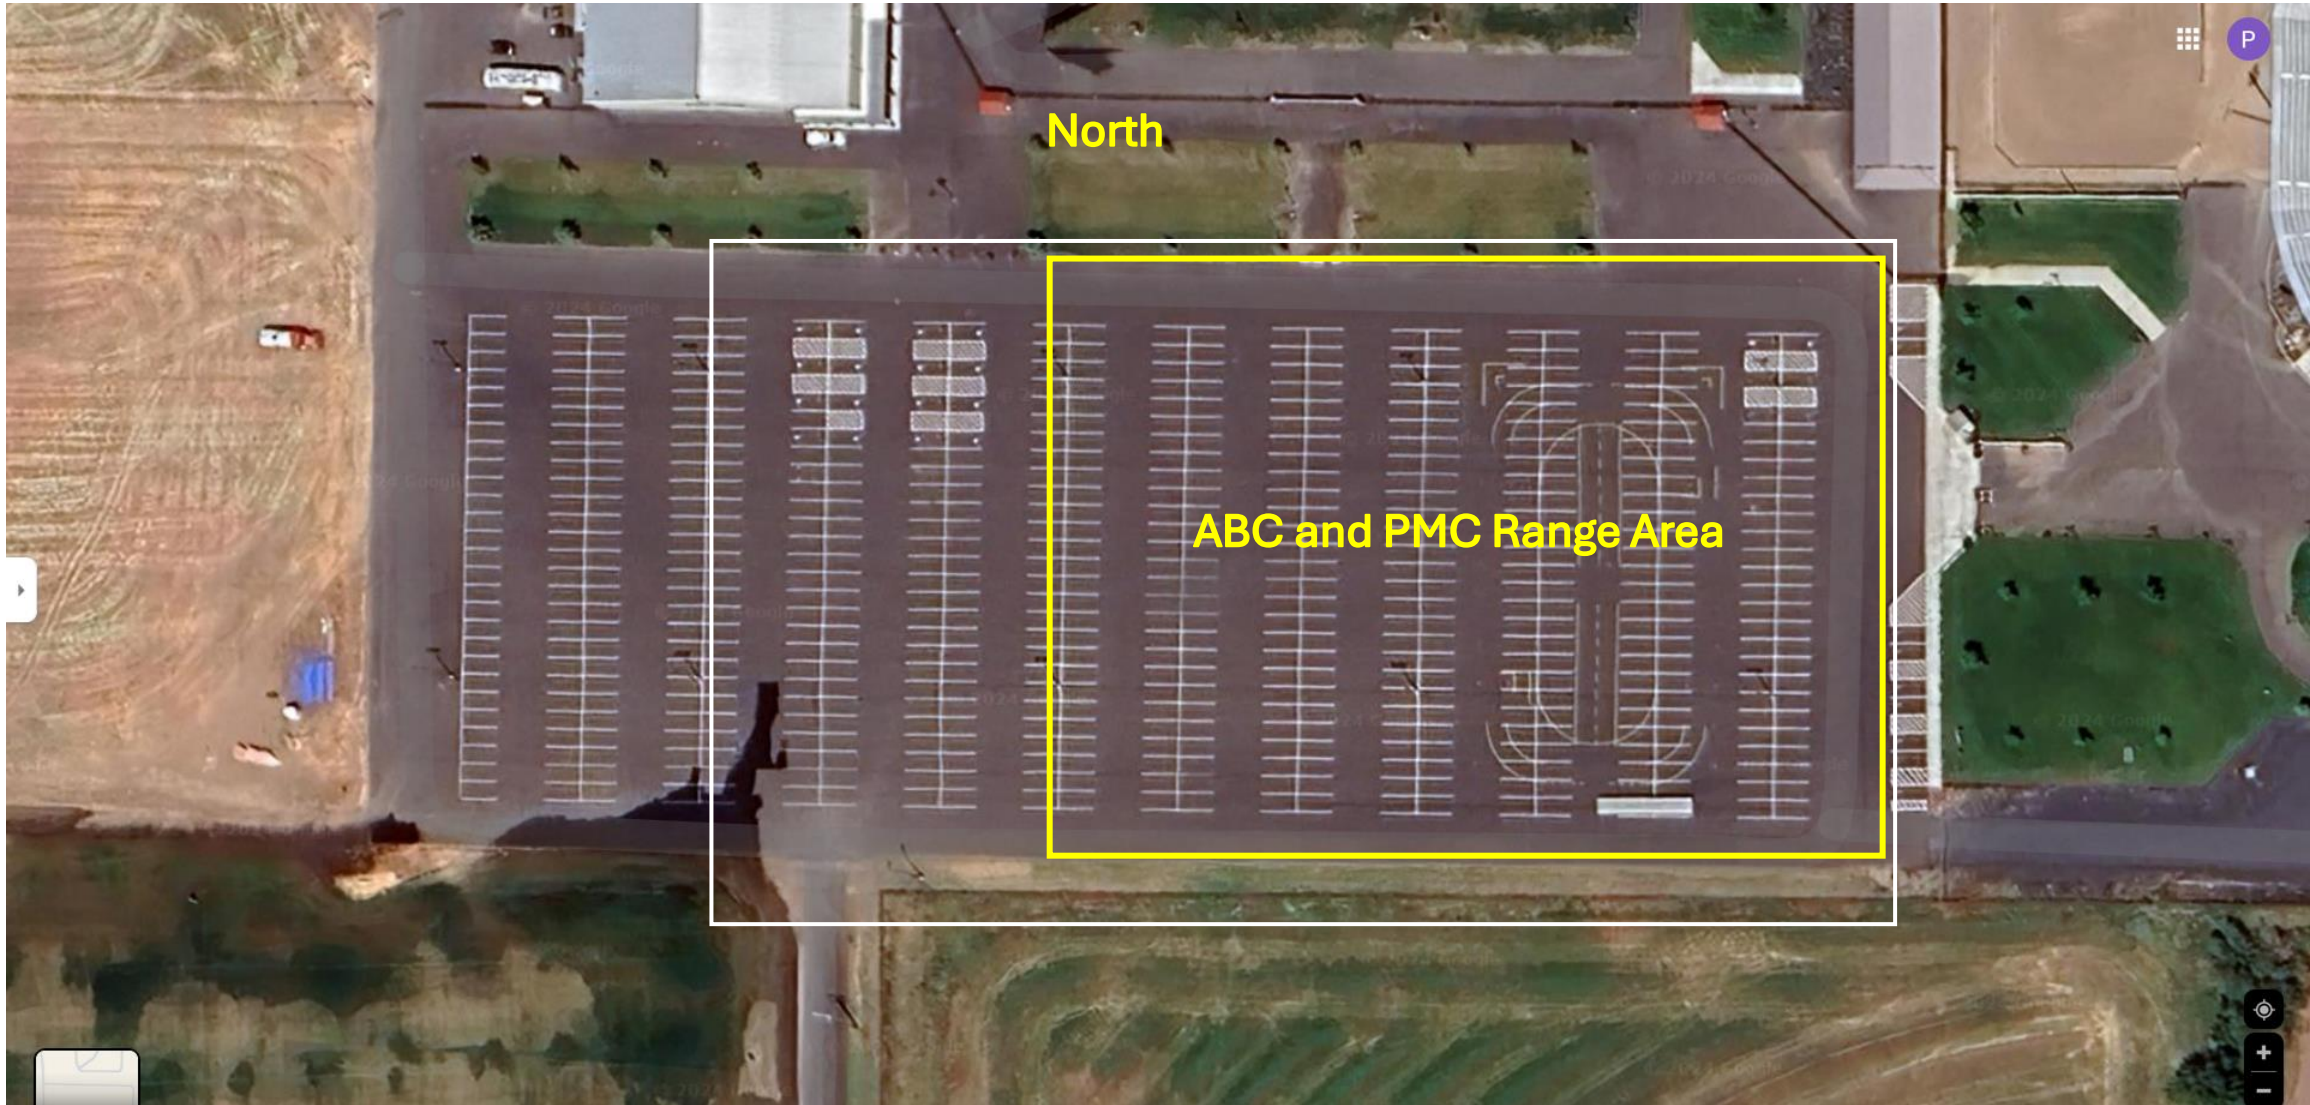

North

ABC and PMC Range Area

Main building

Restrooms

Lightpoles

Endorsement
Range

Fairground
entrance
gate

PMC and ABC Range Boundary

EOTEC
Driveway
Entrance

Hermiston PMC1 currently painted in orange w/green