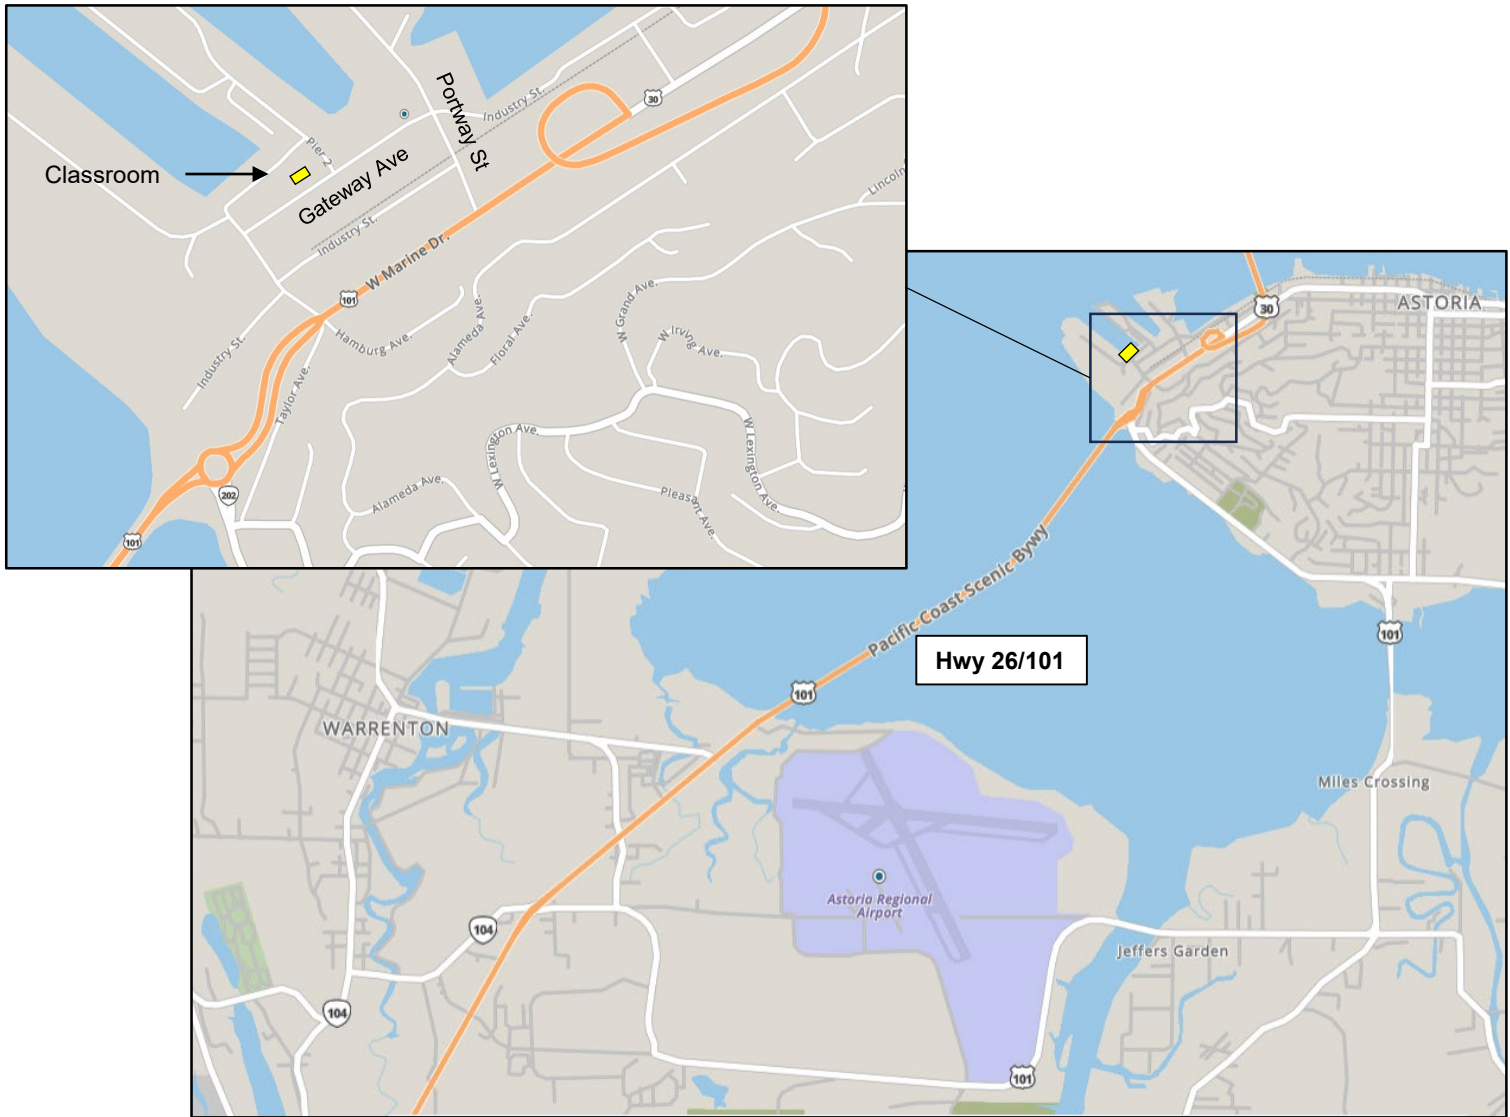

## Directions to Port of Astoria 422 Gateway Ave, Ste 225 Astoria, OR 97103

BRT and IRT students report to classroom first.  
All other students report directly to range (next page).

### Driving directions from downtown Astoria:

- Turn north onto Portway St from Hwy 26/101/Marine Dr.
- Take the 2<sup>nd</sup> left onto Gateway Ave.
- The Port office will be on your right.

### Driving Directions from US-101 northbound/US-26 westbound:

- Turn right onto Fort Stevens Hwy Spur.
- Fort Stevens Hwy Spur turns into US-101 Business.
- Turn left onto Airport Rd/SE 12th Pl.
- Go approximately 1 mile, turn left onto SE Flightline Dr.
- Park at Lektro Manufacturing.
- Meet instructors at the airport terminal building.

### Driving directions from Classroom:

- Head SW on Gateway Ave toward End St.
- Turn left on End St.
- Turn right onto W. Marine Drive / US-101
- At traffic circle continue on US-101.
- Turn left on Marlin Ave in Warrenton. Go approximately 3 blocks.
- Turn left on SE 12th Pl towards Astoria Regional Airport. Go approximately 1 mile.
- Park at Lektro Manufacturing.
- Meet instructors at the airport terminal building.