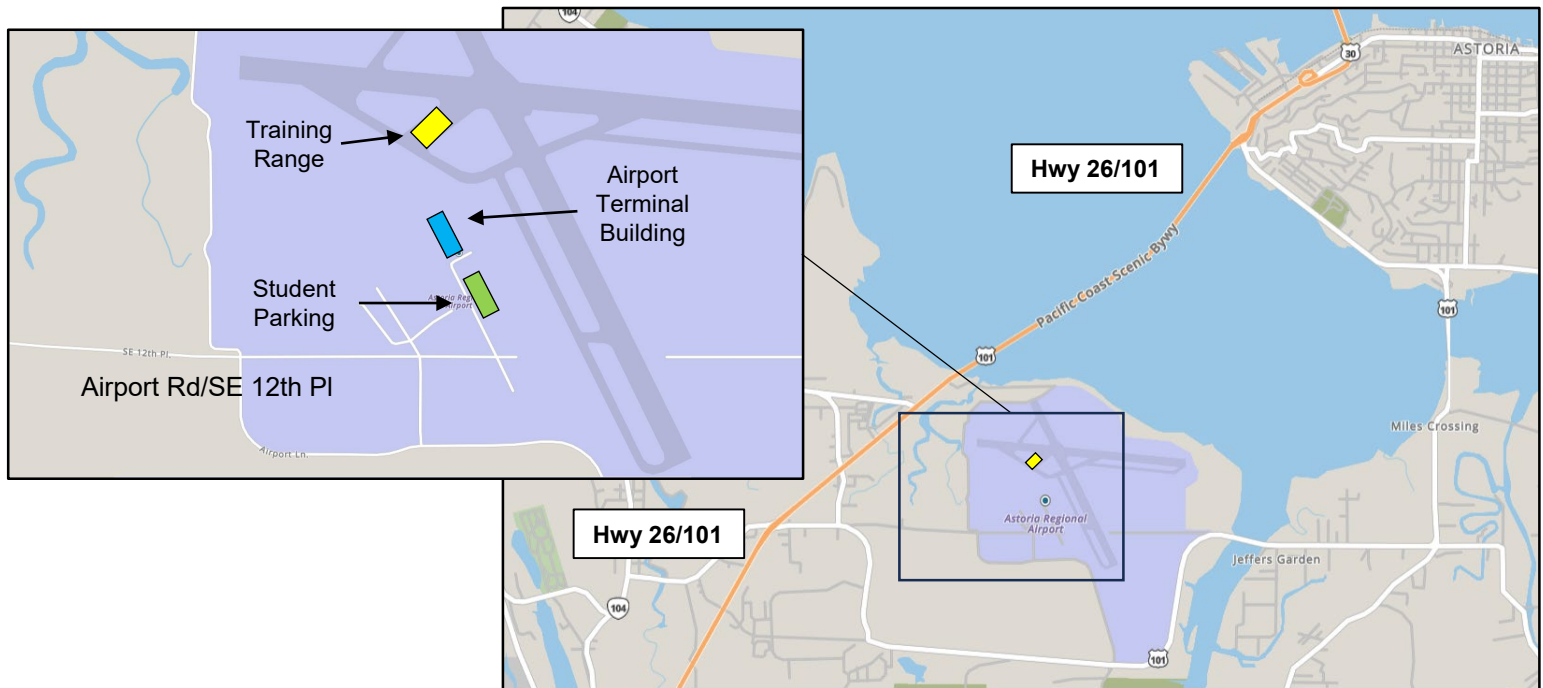

Team Oregon Training Map – Astoria Range

Directions to Astoria Regional Airport 1110 SE Flightline Dr. Warrenton, OR 97146

Driving directions from Astoria/Hwy 30 westbound:

- Follow signs to Hwy 26/101 south, go over the Youngs Bay Bridge.
- Follow signs to the airport.
- Once on Airport Rd/SE 12th Pl, go approximately 1 mile, turn left onto SE Flightline Dr.
- Park at Lektro Manufacturing.
- Meet instructors at the airport terminal building.

Driving Directions from US-101 northbound/US-26 westbound:

- Turn right onto Fort Stevens Hwy Spur.
- Fort Stevens Hwy Spur turns into US-101 Business.
- Turn left onto Airport Rd/SE 12th Pl.
- Go approximately 1 mile, turn left onto SE Flightline Dr.
- Park at Lektro Manufacturing.
- Meet instructors at the airport terminal building.

Driving directions from Classroom:

- Head SW on Gateway Ave toward End St.
- Turn left on End St.
- Turn right onto W. Marine Drive / US-101
- At traffic circle continue on US-101.
- Turn left on Marlin Ave in Warrenton. Go approximately 3 blocks.
- Turn left on SE 12th Pl towards Astoria Regional Airport. Go approximately 1 mile.
- Park at Lektro Manufacturing.
- Meet instructors at the airport terminal building.