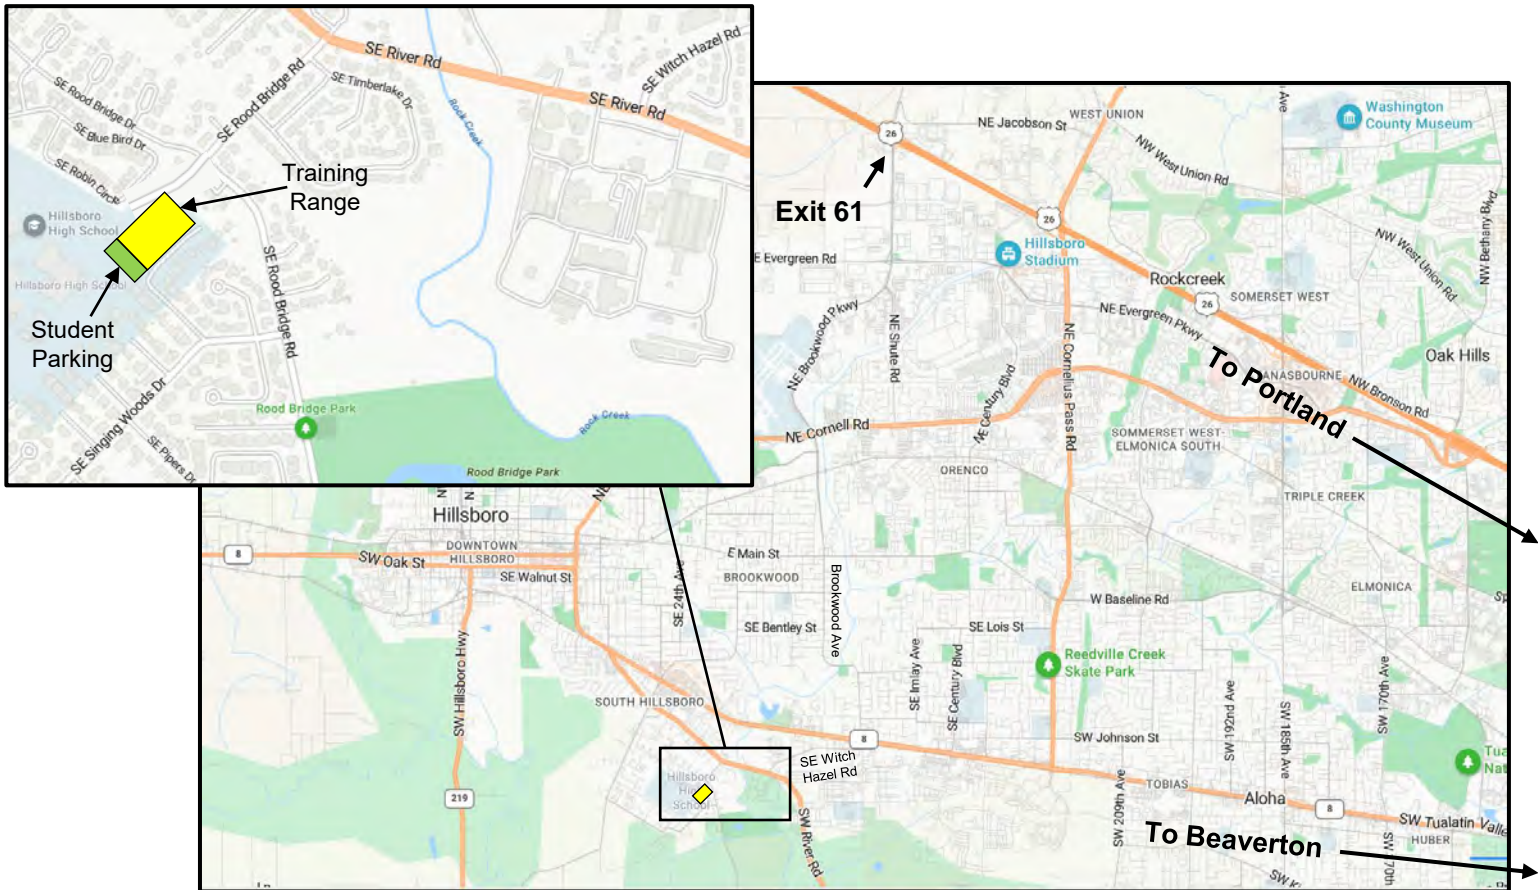

# Team Oregon Training Map – Hillsboro Site

## Directions to Hillsboro High School 3285 SE Rood Bridge Road Hillsboro, OR 97123

### Driving directions from Hwy 26:

- Take westbound Exit 61A or eastbound Exit 61 for Brookwood Parkway south.
- Follow Brookwood Parkway south for about 3.5 miles.
- Continue on Brookwood Ave south for about 1.6 miles.
- Turn right onto SE Witch Hazel Rd and continue for about 0.7 miles
- Turn right onto SE River Rd and continue for about 0.3 miles.
- Turn left onto SE Rood Bridge Rd and continue 0.25 miles to Hillsboro High School.
- Turn left into student parking area (see map).

### Driving directions from Beaverton:

- Follow Hwy 8 / Tualatin Valley Hwy west for about 8 miles.
- Turn left onto SE Brookwood Ave.
- Take immediate right onto SE Witch Hazel Rd and continue for about 0.7 miles.
- Turn right onto SE River Rd and continue for about 0.3 miles.
- Turn left onto SE Rood Bridge Rd and continue 0.25 miles to Hillsboro High School.
- Turn left into student parking area (see map).